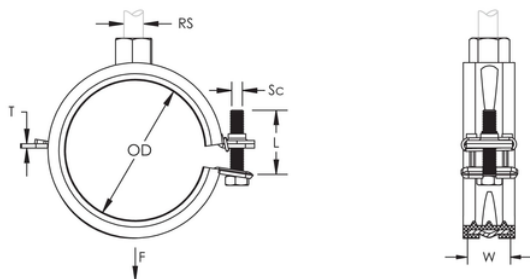

### PRODUCT ATTRIBUTES

---

Article Number: 400060

Material: Steel;EPDM-SBR Rubber

Finish: Electrogalvanized

Color: Black

Temperature: -50 to 110 °C

Outer Diameter: 40 – 43 mm

Pipe Size: 1 1/4"

NB/DN: 32

Rod Size: M8

Width: 20 mm

Thickness: 1.50 mm

Screw Diameter: M6

Screw Length: 30 mm

Static Load: 1,000 N

## ADDITIONAL PRODUCT DETAILS

Lining is EPDM rubber.

## DIAGRAMS