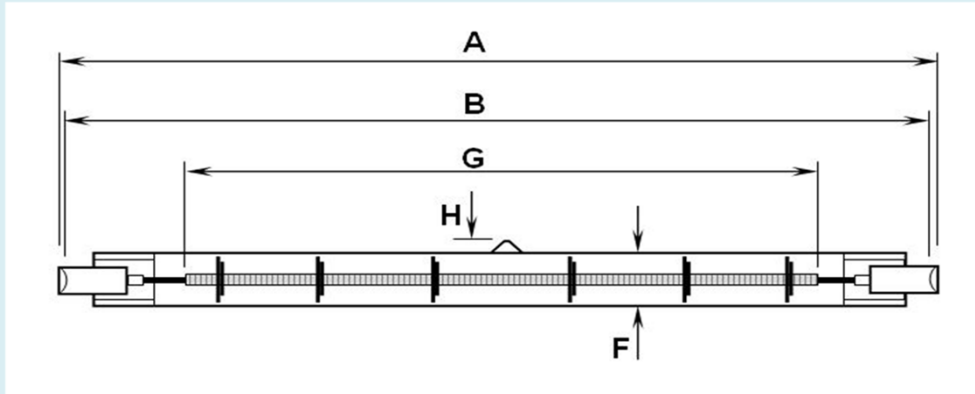

# Lamp Product Data Specification

Lamp Product Code: **64241075**

Version No.: **1**

Issue Date: **10.11.2010**

Coating Coverage (where applic.) :-

Dimensions (in mm) :-

(Overall Length) A	189
(Inside Cap to Cap Length) B	186
(Lead Length) C	N/A
(Secondary Length) D	0
(UnHeated/Other Length) E	0
(Tube Dia) F	12.5
(Heat Length) G	126
(Pip Height) H	5 Max

Additional Data:

Technical Data :-

Volts	240
Watts	1000
Finish	Gold
Cap	R7s
Colour Temp. (°K)	2700
Life (hrs)	5000
Burning Position	Horizontal
Leads	N/A
Termination	N/A

**IMPORTANT:** Please refer all enquiries to our offices for alternatives &/or changes.