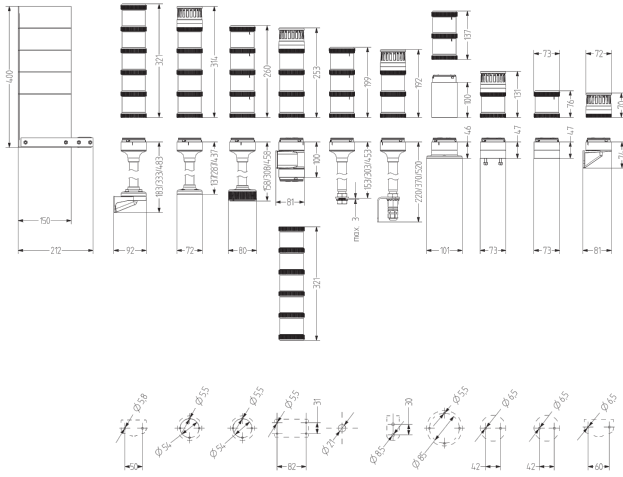

XDC

XDC LED steady beacon module

- LED steady light beacon module for Eco-Modul 70 modular signal tower
- High-luminosity, maintenance-free LED steady light beacon
- Reduced power consumption, resistant to vibrations, long service life
- High degree of protection IP66, UL 4/4X/13
- Very good price-performance ratio

Technical data

Leakage current	0,003 A
Beacon type	LED steady beacon
Duty cycle	100 %
Operating temperature	-30 °C / +60 °C
Degree of protection	IP66 & UL Type 4/4x/13
Weight	80 g