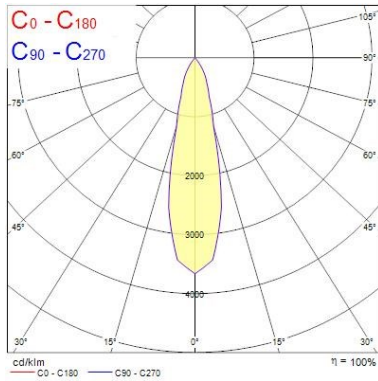

### Optical data

Fixture luminous flux (lm)	1092
Luminaire efficacy (lm/W)	109
LOR (%)	100
Colour temperature (K)	3000
Light colour	Warm White
CRI (Ra)	90
Adjustable chromaticity	N
Beam Angle (°)	25

### Physical data

Housing colour	Aluminium
IP rating	IP65/20
IK rating	IK02
Nominal Product Width (mm)	72
Nominal Product Height (mm)	64
Cutout Dimensions (W x L in mm or Diameter in mm)	72
Weight (kg)	0.39
Recessed Depth (mm)	64

### PHOTOMETRY