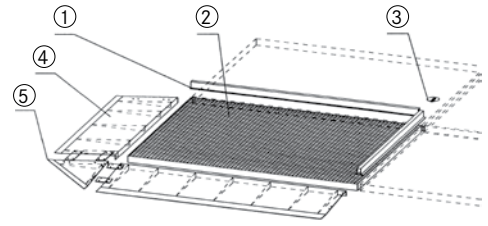

## Access corner

For floor trays with an overall height of 123 mm

<b>Art. no.</b>	<b>50060 822</b>
<b>Length</b>	1120 mm
<b>Width</b>	1120 mm
<b>Height</b>	123 mm
<b>Gross Weight</b>	23.000 kg
<b>Product Group</b>	5AI