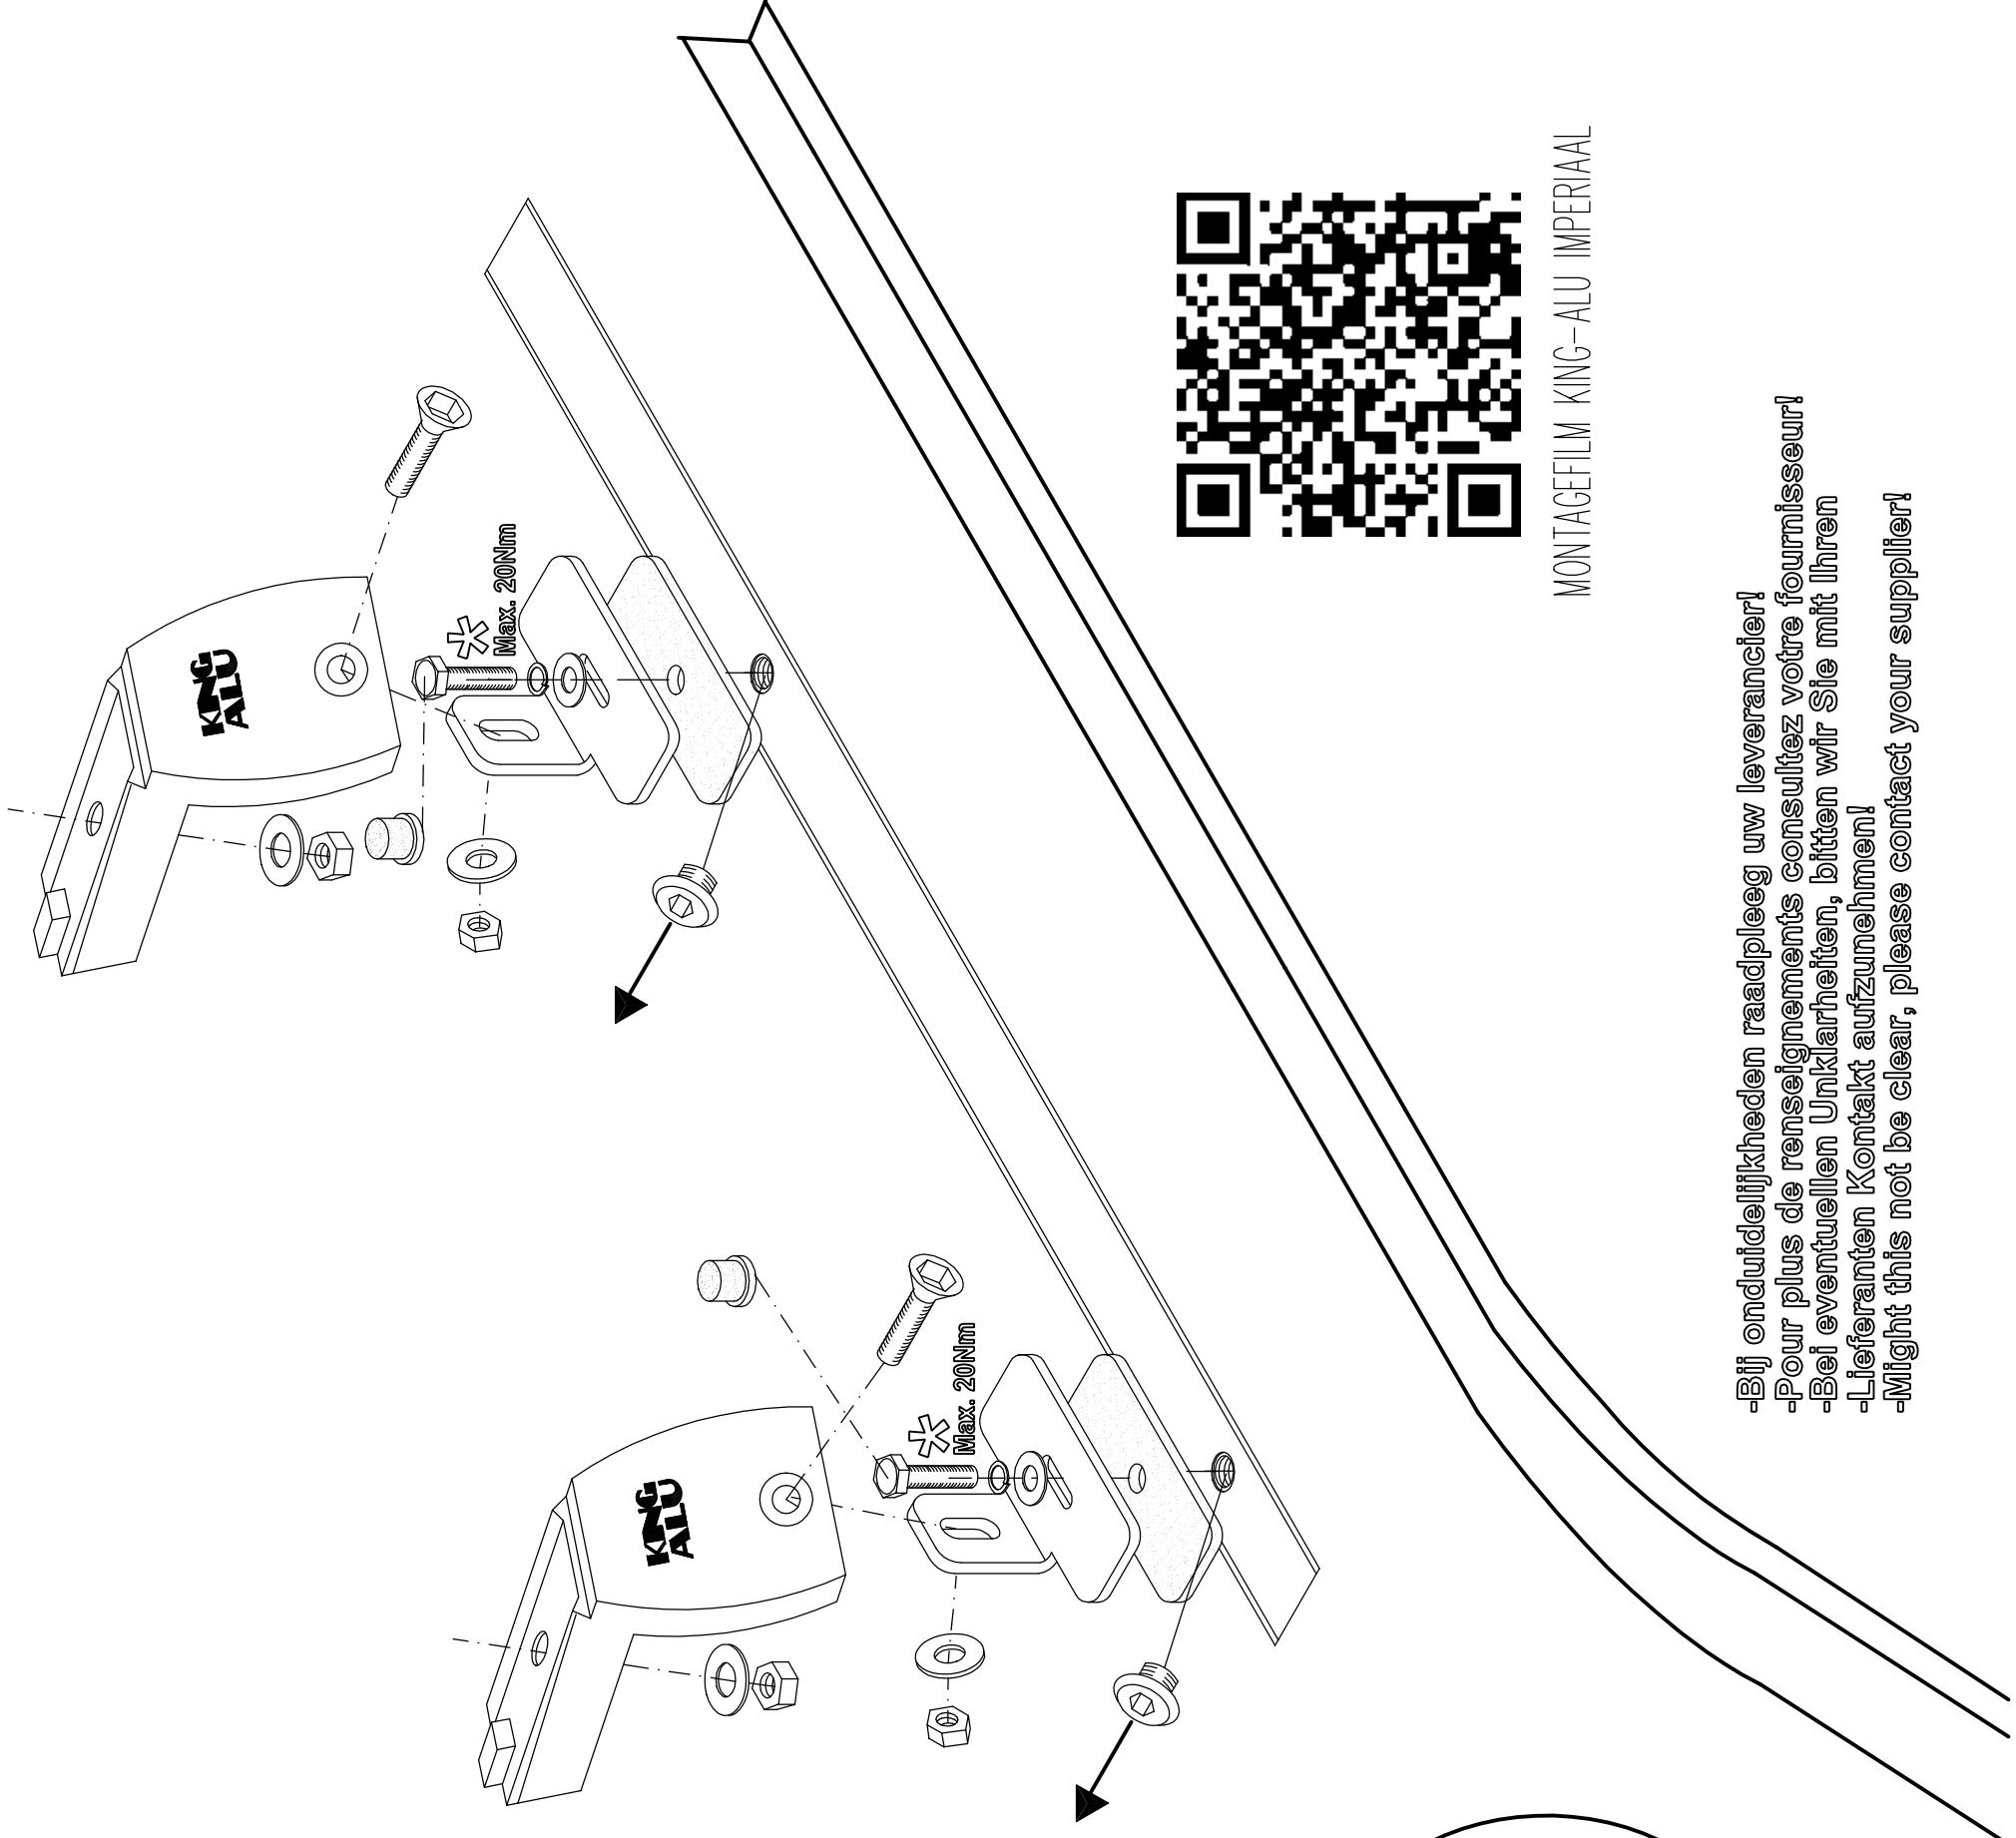

MERCEDES CITAN

RENAULT KANGOO 2008

200x123 cm.

 S	 4X	 4X
 M8x25	 4X	 4X M8x25 Max. 20Nm
 M8	 4X	 4X
 3xD M8	 12X	 4X M8
 M8	 8X	 2X KING ALU

www.king-ping.com
info@king-ping.com

MONTAGEFILM KING-ALU IMPERIAAL

ALUREKD200123S - ALUMECD200123S 08/2013