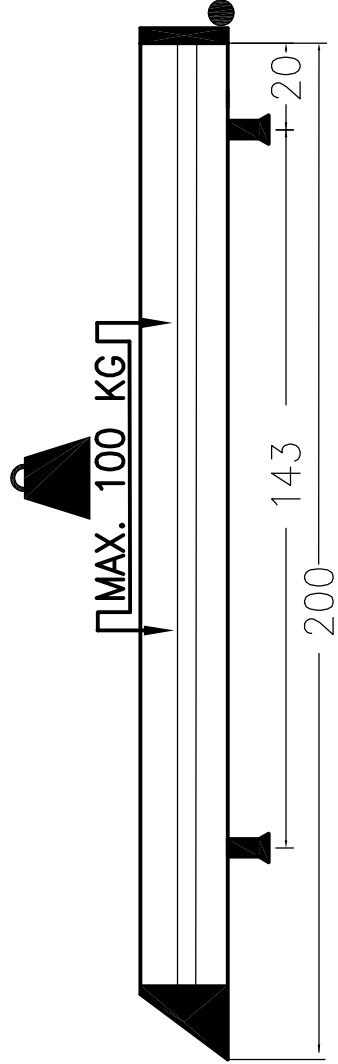

MERCEDES CITAN

RENAULT KANGOO 2008

200x123 cm.

 S	 4X	 4X
 M8x25	 4X	 4X M8x25 Max. 20Nm
 M8	 4X	 4X
 3xD M8	 12X	 4X M8
 M8	 8X	 2X KING ALU

www.king-ping.com
info@king-ping.com

MONTAGEFILM KING-ALU IMPERIAAL