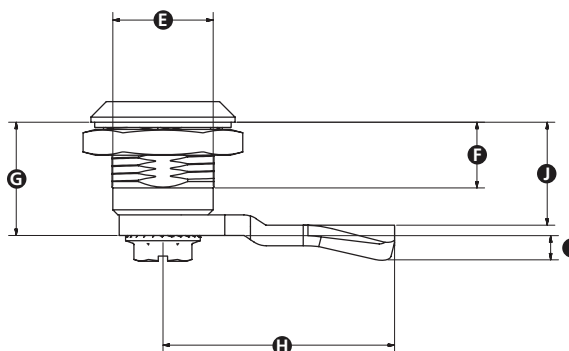

## RS PRO Stainless steel double bit cam lock, 20mm grip

Stock number: 1929646

EN

- Stainless steel 90° cam action lock
- Double bit key available separately
- IP54: Dust protected / Protected against splashing water

Cut out

Part no.	A	B	C	D	E	F	G	H	I	J	Key type
1929646	31	28	27	19	20	13	22	45	5	20	Double bit key