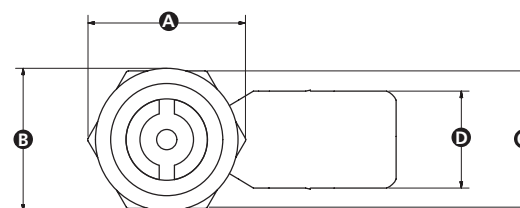

## RS PRO Stainless steel double bit cam lock, 20mm grip

Stock number: 1929646

EN

- Stainless steel 90° cam action lock
- Double bit key available separately
- IP54: Dust protected / Protected against splashing water

Cut out

Part no.	A	B	C	D	E	F	G	H	I	J	Key type
1929646	31	28	27	19	20	13	22	45	5	20	Double bit key