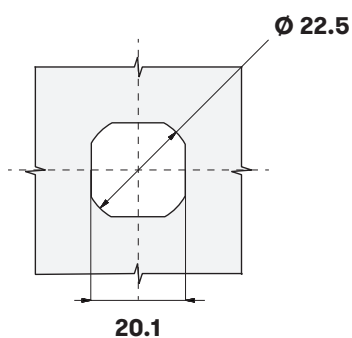

Datasheet

RS PRO Stainless steel double bit cam lock, 20mm grip

Stock number: 1929646

EN

- Stainless steel 90° cam action lock
- Double bit key available separately
- IP54: Dust protected / Protected against splashing water

Cut out

Part no.	A	B	C	D	E	F	G	H	I	J	Key type
1929646	31	28	27	19	20	13	22	45	5	20	Double bit key