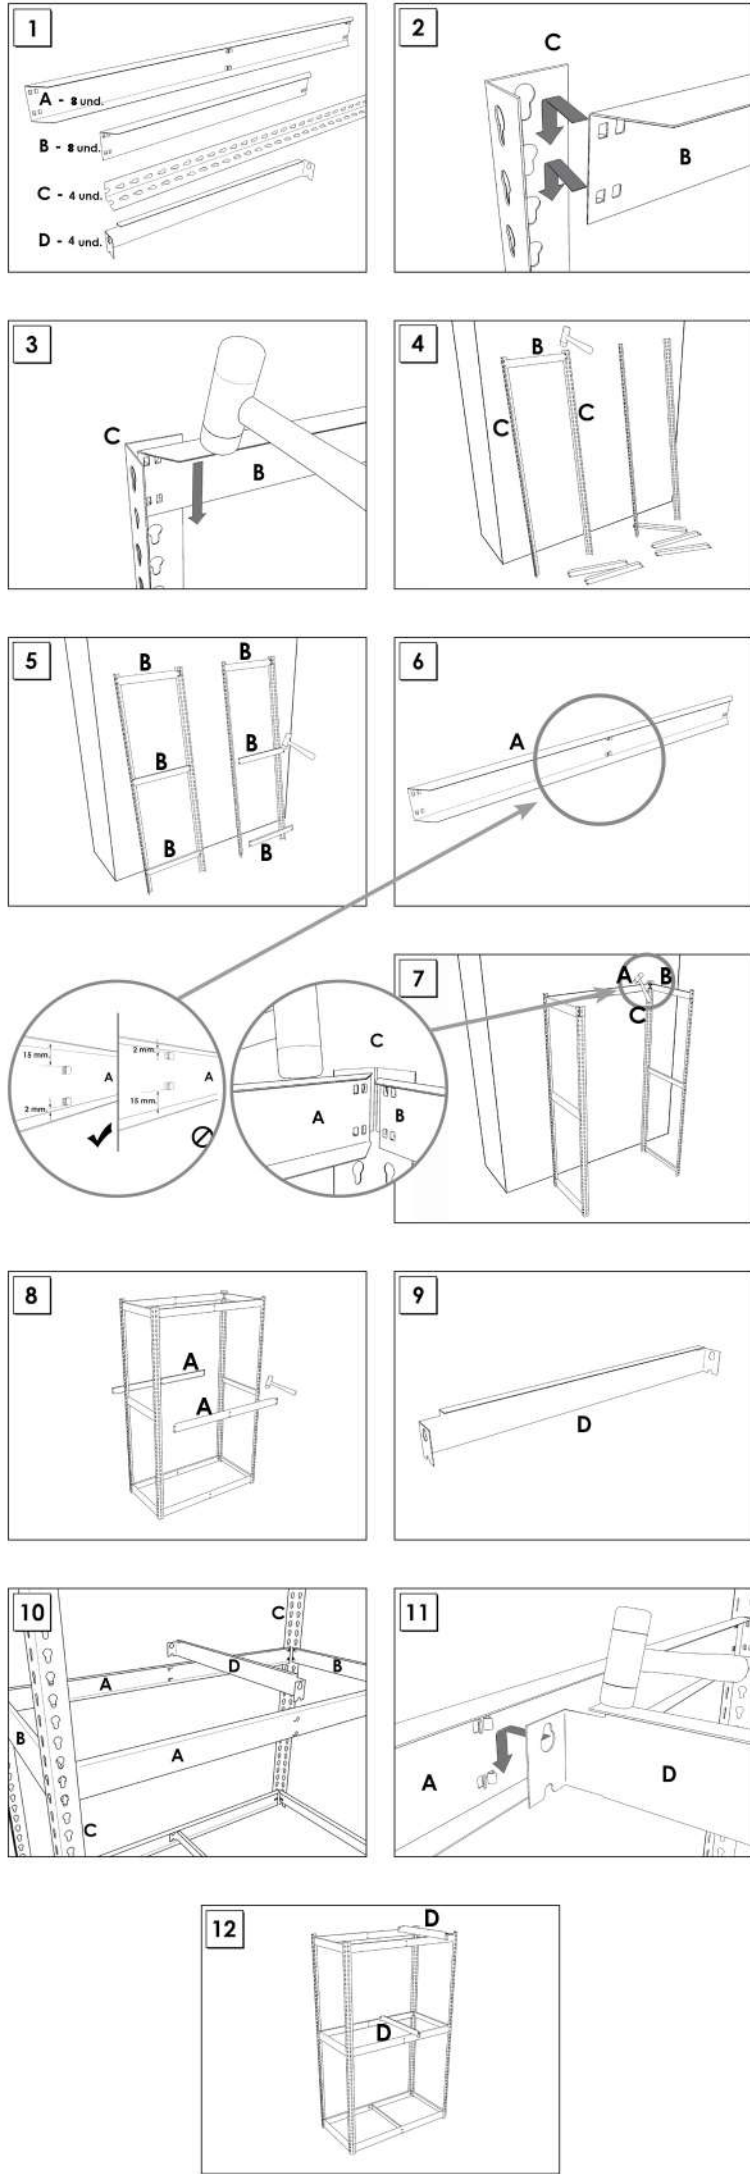

On-line instructions: www.simonrack.com/instructions LOGIN: 196003

www.simonrack.com • www.simonrack.com • www.simonrack.com • www.simonrack.com

SIMONCLASSIC

SIMONCLICK

OFFCLICK

SIMONFORTE

SIMONCROMO

SIMONINOX

SIMONTITÁN

SIMONPALET

SIMONLEVER