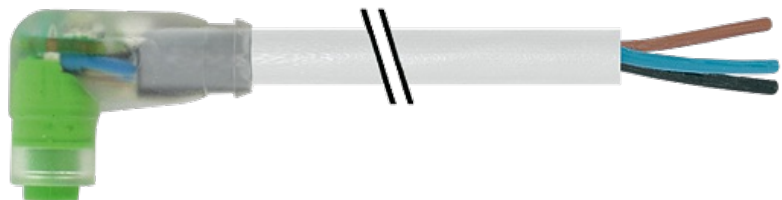

M8 FEMALE 90° SNAP-IN LED

PUR 3x0.25 GRAY, 7.5m

M8

Female 90° with LED

3-pole with 2 × LED (PNP)

Snap In

Plastic housings with good resistance against chemicals and oils. The resistance to aggressive media should be individually tested for your application. Further details on request.

[Link to Product](#)**Illustration**

Female

Product may differ from Image