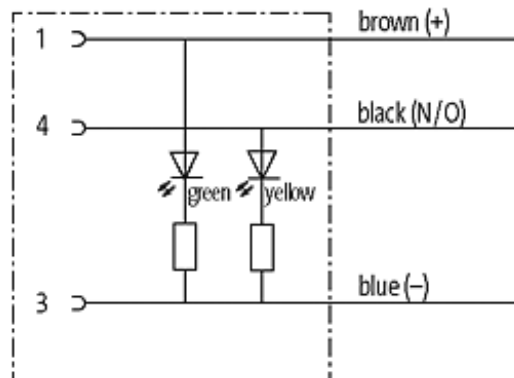

M8 FEMALE 90° SNAP-IN LED

PUR 3x0.25 GRAY, 7.5m

M8

Female 90° with LED

3-pole with 2 × LED (PNP)

Snap In

Plastic housings with good resistance against chemicals and oils. The resistance to aggressive media should be individually tested for your application. Further details on request.

[Link to Product](#)**Illustration**

Female

Product may differ from Image