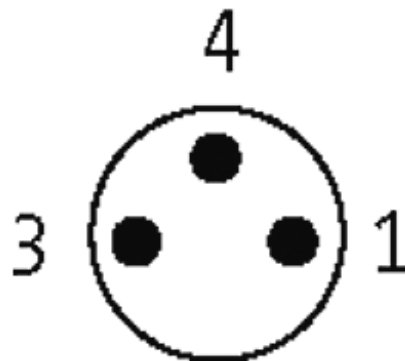

M8 FEMALE 90° SNAP-IN LED

PUR 3x0.25 GRAY, 7.5m

M8

Female 90° with LED

3-pole with 2 × LED (PNP)

Snap In

Plastic housings with good resistance against chemicals and oils. The resistance to aggressive media should be individually tested for your application. Further details on request.

[Link to Product](#)**Illustration**

Female

Product may differ from Image