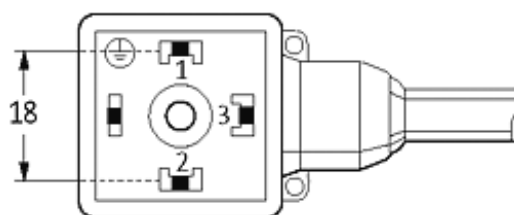

MSUD VALVE PLUG FORM A 18MM

PUR 4X0.75 black UL/CSA, drag ch 15m

Form A (18 mm)
230 V AC/DC

Further cable lengths on request. Plastic housings with good resistance against chemicals and oils. The resistance to aggressive media should be individually tested for your application. Further details on request.

[Link to Product](#)

Illustration