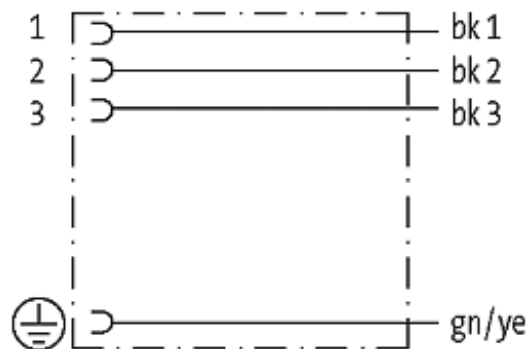

## MSUD VALVE PLUG FORM A 18MM

PUR 4X0.75 black UL/CSA, drag ch 15m

Form A (18 mm)  
230 V AC/DC

Further cable lengths on request. Plastic housings with good resistance against chemicals and oils. The resistance to aggressive media should be individually tested for your application. Further details on request.

#### Illustration

Product may differ from Image