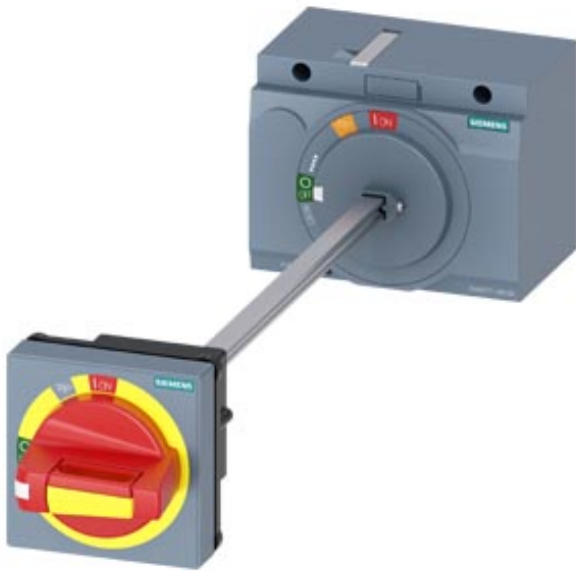

DOOR MOUNTED ROTARY OPERATOR EMERGENCY-OFF
 NEMA TYPE 1, 3R, 12 WITH DOOR INTERLOCKING AND DOOR-
 OPEN POSITION ACCESSORY FOR 3VA6 150/250

Model	
Product brand name	SENTRON
Product designation	Accessories
Design of the product	Door-coupling rotary operating mechanism
accessories	DOOR-COUPLING ROTARY OPERATING MECHANISM
General technical data	
Degree of protection NEMA rating	NEMA 1, 3R, 12
Mechanical Design	
Height	82 mm
Width	105 mm
Certificates	