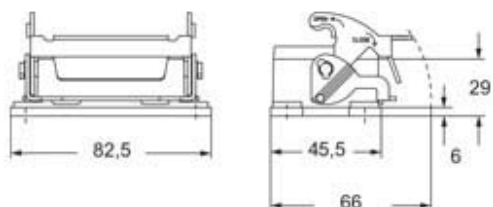

Part number

C7IE 06 L

Brief description:

bulkhead mounting housing with single lever, size "44.27", E-Xtreme® version, IP66/IP67/IP69

Product description		General ordering information	
Version	E-Xtreme® V-TYPE version	EAN13 code	8015747223300
Series	Bulkhead mounting housings with 1 lever	Packaging Information	
Product type	with stainless steel lever	Packaging length	175,00 mm
Family	C7 - CV and M7 - MV enclosures, V-Type lever version	Packaging height	195,00 mm
Size	size "44.27"	Packaging width	260,00 mm
Technical data		Packaging weight	0,01 kg
Material	metal	Packaging volume	8,87 dm ³
IP degree of protection	IP66/IP67/IP69	Packaging description	Carton box
Further technical details		Packaging quantity	40 Pcs
Weight	0,25 g	Packaging EAN code	8015747230254
		Sub-packaging description	Plastic packaging
		Sub-packaging quantity	5 Pcs
		Sub-packaging EAN barcode	8015747230261

Part number

C7IE 06 L

Catalogue drawings

Catalogue drawings