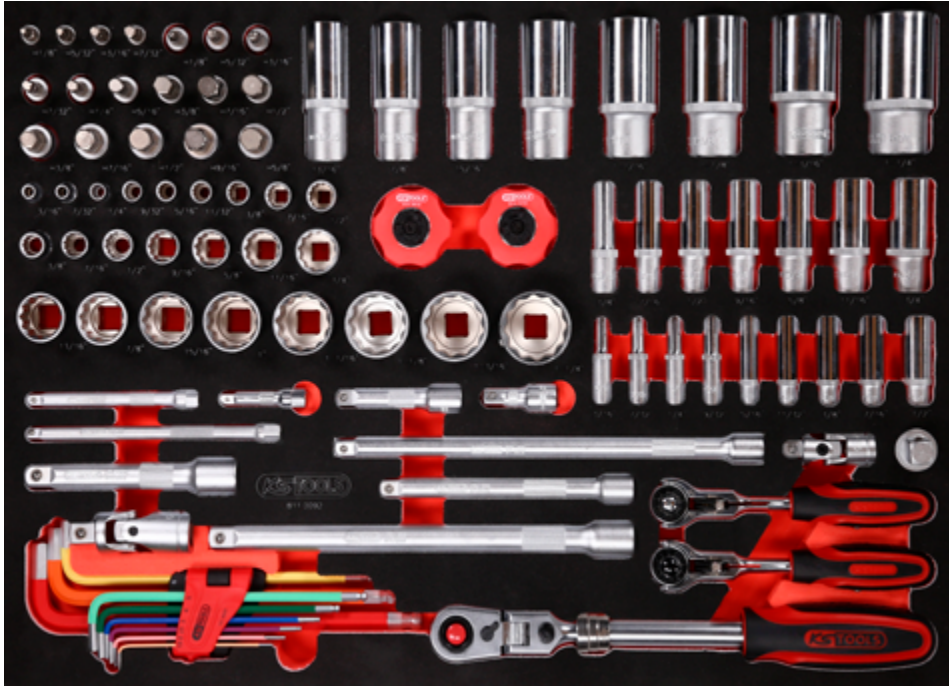

M 1/4" + 3/8" + 1/2" Socket spanner set

92

568 x 398

Pos.	Code	Description	pcs	Pos.	Code	Description	pcs	Pos.	Code	Description	pcs
1	914.1220	1/2" SlimPOWER Telescopic reversible ratchet, 72 teeth	1	13	911.1202	1/2" Extensions, 125 mm	1	28	911.4000	3/8" 12 Point socket, 1/2"	1
2	914.3815	3/8" MODIFIX mini T-handle swivel head ratchet, 72 teeth, 0° + 90°	1	14	911.1203	1/2" Extensions, 250 mm	1	29	911.4001	3/8" 12 Point socket, 9/16"	1
3	914.1405	1/4" MODIFIX mini T-handle swivel head ratchet, 72 teeth	1	15	911.3850	3/8" Universal joint	1	30	911.4003	3/8" 12 Point socket, 5/8"	1
4	151.4520	KBall ended hexagon key wrench set, extra long, 9 pcs, imperial	9	16	911.3826	3/8" Sliding / reducing adaptor, 1/2" F x 3/8" M	1	31	911.4004	3/8" 12 Point socket, 11/16"	1
5	911.1250	1/2" Universal joint	1	17	917.1474	1/4" 12 Point socket, 3/16"	1	32	911.4005	3/8" 12 Point socket, 3/4"	1
6	911.1423	1/4" Extension with hexagon drive, 50 mm	1	18	917.1475	1/4" 12 Point socket, 7/32"	1	33	917.1380	1/2" 12 Point socket, 13/16"	1
7	911.1424	1/4" Extension with hexagon drive, 100 mm	1	19	917.1476	1/4" 12 Point socket, 1/4"	1	34	917.1381	1/2" 12 Point socket, 7/8"	1
8	911.1451	1/4" Extension with hexagon drive, 150 mm	1	20	917.1477	1/4" 12 Point socket, 9/32"	1	35	917.1382	1/2" 12 Point socket, 15/16"	1
9	911.3852	3/8" Extension with knurling, 45 mm	1	21	917.1478	1/4" 12 Point socket, 5/16"	1	36	917.1383	1/2" 12 Point socket, 1"	1
10	911.3801	3/8" Extension with knurling, 75 mm	1	22	917.1479	1/4" 12 Point socket, 11/32"	1	37	917.1384	1/2" 12 Point socket, 1.1/16"	1
11	911.3802	3/8" Extension with knurling, 150 mm	1	23	917.1480	1/4" 12 Point socket, 3/8"	1	38	917.1385	1/2" 12 Point socket, 1.1/8"	1
12	911.3803	3/8" Extension with knurling, 250 mm	1	24	917.1481	1/4" 12 Point socket, 7/16"	1	39	917.1386	1/2" 12 Point socket, 1.3/16"	1
				25	917.1482	1/4" 12 Point socket, 1/2"	1	40	917.1387	1/2" 12 Point socket, 1.1/4"	1
				26	917.3851	3/8" 12 Point socket, 3/8"	1	41	917.1565	1/4" 12 Point socket deep 3/16"	1
				27	917.3852	3/8" 12 Point socket, 7/16"	1	42	917.1566	1/4" 12 Point socket deep 7/32"	1