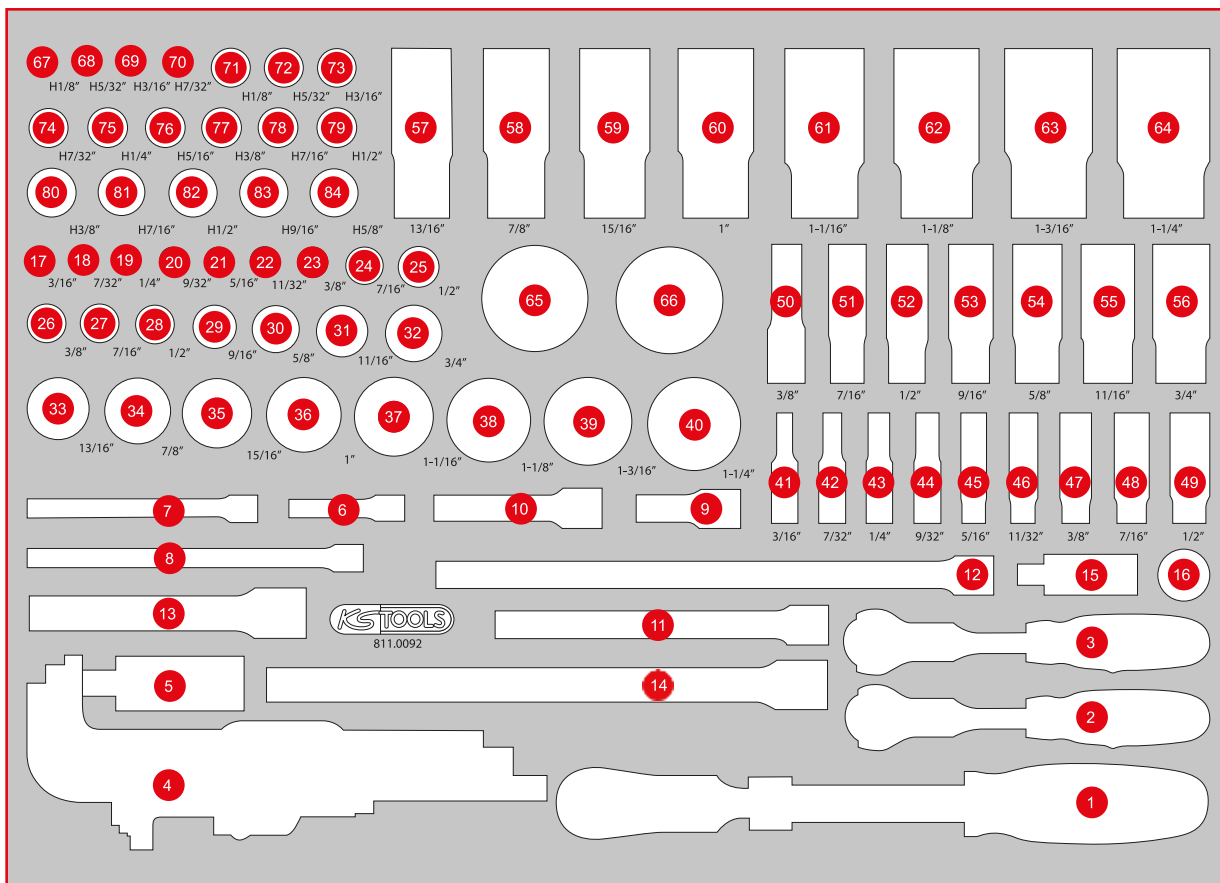

M 1/4" + 3/8" + 1/2" Socket spanner set

92

568 x 398

Pos.	Code	Description	pcs	Pos.	Code	Description	pcs	Pos.	Code	Description	pcs
1	914.1220	1/2" SlimPOWER Telescopic reversible ratchet, 72 teeth	1	13	911.1202	1/2" Extensions, 125 mm	1	28	911.4000	3/8" 12 Point socket, 1/2"	1
2	914.3815	3/8" MODIFIX mini T-handle swivel head ratchet, 72 teeth, 0° + 90°	1	14	911.1203	1/2" Extensions, 250 mm	1	29	911.4001	3/8" 12 Point socket, 9/16"	1
3	914.1405	1/4" MODIFIX mini T-handle swivel head ratchet, 72 teeth	1	15	911.3850	3/8" Universal joint	1	30	911.4003	3/8" 12 Point socket, 5/8"	1
4	151.4520	KBall ended hexagon key wrench set, extra long, 9 pcs, imperial	9	16	911.3826	3/8" Sliding / reducing adaptor, 1/2" F x 3/8" M	1	31	911.4004	3/8" 12 Point socket, 11/16"	1
5	911.1250	1/2" Universal joint	1	17	917.1474	1/4" 12 Point socket, 3/16"	1	32	911.4005	3/8" 12 Point socket, 3/4"	1
6	911.1423	1/4" Extension with hexagon drive, 50 mm	1	18	917.1475	1/4" 12 Point socket, 7/32"	1	33	917.1380	1/2" 12 Point socket, 13/16"	1
7	911.1424	1/4" Extension with hexagon drive, 100 mm	1	19	917.1476	1/4" 12 Point socket, 1/4"	1	34	917.1381	1/2" 12 Point socket, 7/8"	1
8	911.1451	1/4" Extension with hexagon drive, 150 mm	1	20	917.1477	1/4" 12 Point socket, 9/32"	1	35	917.1382	1/2" 12 Point socket, 15/16"	1
9	911.3852	3/8" Extension with knurling, 45 mm	1	21	917.1478	1/4" 12 Point socket, 5/16"	1	36	917.1383	1/2" 12 Point socket, 1"	1
10	911.3801	3/8" Extension with knurling, 75 mm	1	22	917.1479	1/4" 12 Point socket, 11/32"	1	37	917.1384	1/2" 12 Point socket, 1.1/16"	1
11	911.3802	3/8" Extension with knurling, 150 mm	1	23	917.1480	1/4" 12 Point socket, 3/8"	1	38	917.1385	1/2" 12 Point socket, 1.1/8"	1
12	911.3803	3/8" Extension with knurling, 250 mm	1	24	917.1481	1/4" 12 Point socket, 7/16"	1	39	917.1386	1/2" 12 Point socket, 1.3/16"	1
				25	917.1482	1/4" 12 Point socket, 1/2"	1	40	917.1387	1/2" 12 Point socket, 1.1/4"	1
				26	917.3851	3/8" 12 Point socket, 3/8"	1	41	917.1565	1/4" 12 Point socket deep 3/16"	1
				27	917.3852	3/8" 12 Point socket, 7/16"	1	42	917.1566	1/4" 12 Point socket deep 7/32"	1