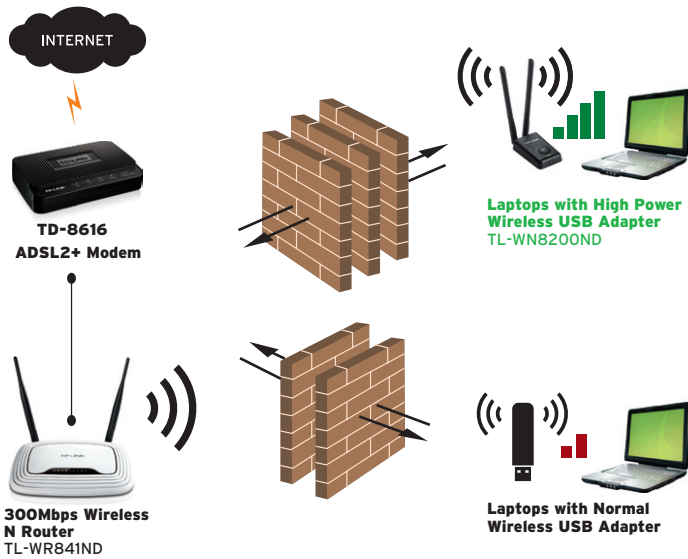

Diagram:

BENEFITS FROM HIGH POWER

Package:

- 300Mbps High Power Wireless USB Adapter TL-WN8200ND
- 2*5dBi Detachable Omni Directional Antennas
- Resource CD
- Quick Installation Guide
- 1.5m USB Extension Cable

Related Products:

- ADSL2+ Modem TD-8616
- 300Mbps Wireless N Router TL-WR841N