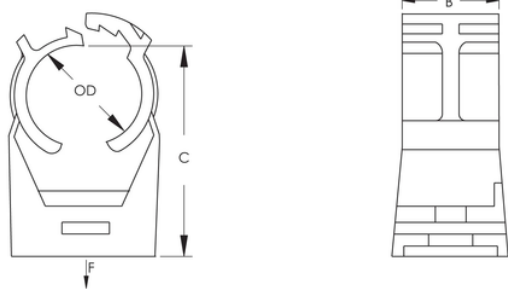

DIAGRAMS

WARNING

nVent products shall be installed and used only as indicated in nVent's product instruction sheets and training materials. Instruction sheets are available at www.nvent.com and from your nVent customer service representative. Improper installation, misuse, misapplication or other failure to completely follow nVent's instructions and warnings may cause product malfunction, property damage, serious bodily injury and death and/or void your warranty.

Noord-Amerika

+1.800.753.9221

Optie 1 - de Zorg van de Klant

Optie 2 - Technische Steun

Europa

Nederland:

+31 800-0200135

Frankrijk:

+33 800 901 793

Europa

Duitsland:

800 1890272

Andere Landen:

+31 13 5835404

APAC

Shanghai:

+ 86 21 2412 1618/19

Sydney:

+61 2 9751 8500

Onze krachtige portefeuille van merken:

nVent.com **CADDY ERICO HOFFMAN RAYCHEM SCHROFF TRACER**

© nVent 2022. Alle nVent tekens en emblemen worden bezeten of door de nVent Diensten GmbH of zijn filialen vergunning gegeven. Alle andere handelsmerken zijn het bezit van hun respectieve eigenaars.

nVent reserves het recht specificaties zonder bericht te veranderen.