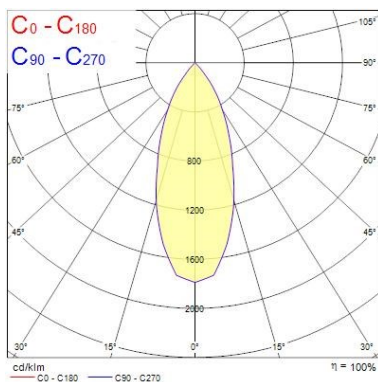

Lifetime data

Lifespan L70 B50	100000
Lifespan L80 B20	100000
Lifespan L90 B10	68500

Physical data

Housing colour	Aluminium
IP rating	IP65/20
IK rating	IK02
Nominal Product Width (mm)	72
Nominal Product Height (mm)	64
Cutout Dimensions (W x L in mm or Diameter in mm)	72
Weight (kg)	0.39
Recessed Depth (mm)	64

Packaging single width (cm)	15.0
Packaging single depth (cm)	17.5
DUN14 (outer)	05025768563906
Units per outer package	1
Packaging outer length / height (cm)	17.5
Packaging outer width (cm)	15.0
Packaging outer depth (cm)	17.5

PHOTOMETRY

Distance [m]	Cone diameter [m]	E ₀ [lx]	E _{10°} [lx]	E _{30°} [lx]
0.5	0.36	2168	20.0°	3390
1.0	0.73	2042	20.0°	345
1.5	1.09	908	20.0°	377
2.0	1.46	511	20.0°	212
2.5	1.82	327	20.0°	136
3.0	2.19	227	20.0°	94

Distance [m] Cone diameter [m] Illuminance [lx]
C0 - C180 (Half beam angle: 40.0°)

TECHNICAL DRAWINGS