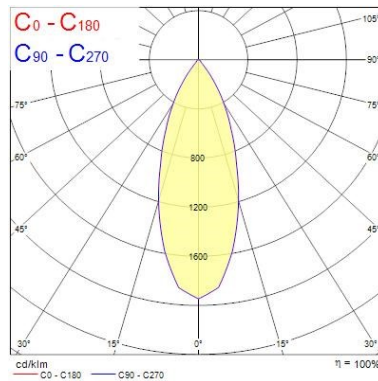

Optical data

Fixture luminous flux (lm)	1037
Luminaire efficacy (lm/W)	104
LOR (%)	100
Colour temperature (K)	3000
Light colour	Warm White
CRI (Ra)	90
Colour Variation Initial (SDCM)	SDCM3
Adjustable chromaticity	N
Beam Angle (°)	46
Photobiological Risk Group	RG1

Lifetime data

Lifespan L70 B50	100000
Lifespan L80 B20	100000
Lifespan L90 B10	68500

Physical data

Housing colour	Silver
IP rating	IP20
IK rating	IK02
Nominal Product Height (mm)	72
Cutout Dimensions (W x L in mm or Diameter in mm)	76
Weight (kg)	0.39
Recessed Depth (mm)	72

PHOTOMETRY

0.5	0.34	E(0°) E(C0)	18.9°	8074 3420
1.0	0.68	E(0°) E(C0)	18.9°	2019 888
1.5	1.03	E(0°) E(C0)	18.9°	897 381
2.0	1.37	E(0°) E(C0)	18.9°	506 214
2.5	1.71	E(0°) E(C0)	18.9°	323 137
3.0	2.05	E(0°) E(C0)	18.9°	224 96

Distance [m] Cone diameter [m] Illuminance [lx]

— C0 - C180 (Half beam angle: 37.8°)

TECHNICAL DRAWINGS