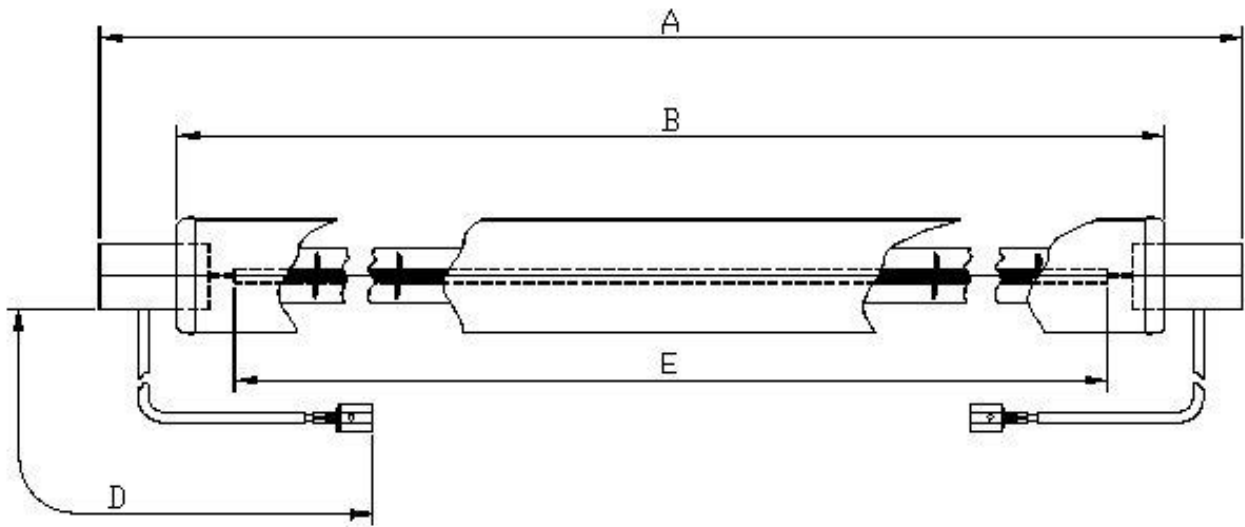

Victory Lighting Product Data Specification

Product Code: 64241032
Issue No: 4
Issue Date: 3 August 2006

Dimensions

A	346±2	D	375±5
B	306 nom	E	270±5

All dimensions in mm unless otherwise stated

Technical Data

Volts	240	Cap	Sk15
Watts	1000	Life	5000
Finish	Ruby jacket	Burning Position	Horizontal

Lead PTFE insulated with silicon impregnated glass fibre sleeve, 6.3mm receptacle 'push on' terminal.
Ruby Quartz jacket.