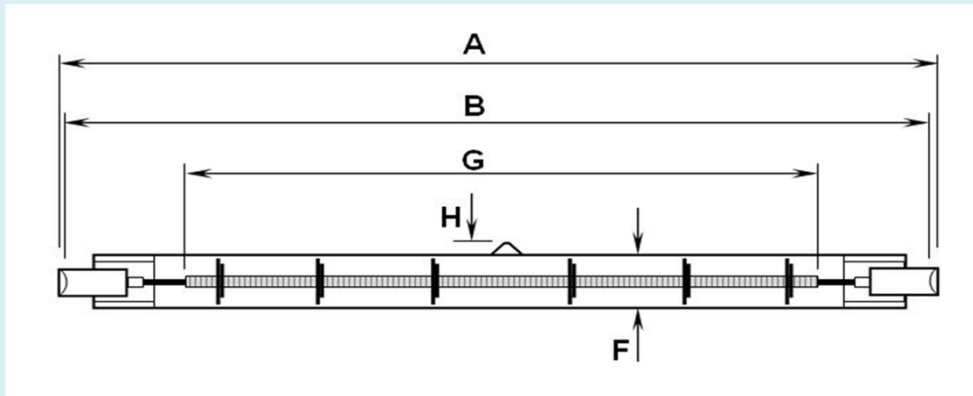

Lamp Product Data Specification

VICTORY

Lamp Product Code: **6424202D**

Version No.: **3**

Issue Date: **12.02.2007**

Coating Coverage (where applic.) :-

N/A

Dimensions (in mm) :-

(Overall Length) A	117.6
(Inside Cap to Cap Length) B	114.2
(Lead Length) C	N/A
(Secondary Length) D	0
(UnHeated/Other Length) E	0
(Tube Dia) F	10.5
(Heat Length) G	60
(Pip Height) H	5 Max

Additional Data:

Technical Data :-

Volts	240
Watts	200
Finish	Clear
Cap	R7s
Colour Temp. (°K)	2550
Life (hrs)	3000
Burning Position	Horizontal
Leads	N/A
Termination	N/A

IMPORTANT: Please refer all enquiries to our offices for alternatives &/or changes.