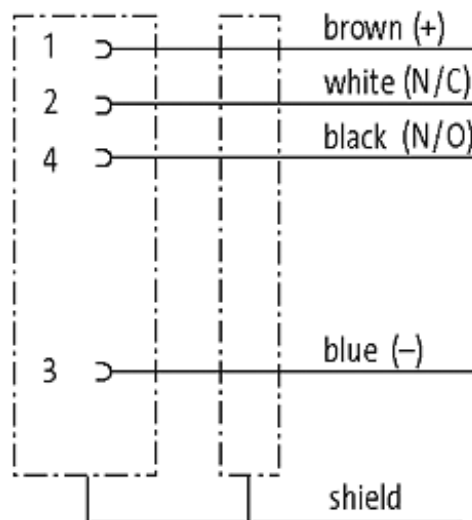

M12 FEMALE 90° SHIELDED

PUR 4X0.34 shielded GRAY, UL/CSA, drag ch 40m

M12
Female 90°
4-pole, shielded

Plastic housings with good resistance against chemicals and oils. The resistance to aggressive media should be individually tested for your application. Further details on request. Further cable lengths on request.

[Link to Product](#)**Illustration**

Female

Product may differ from Image