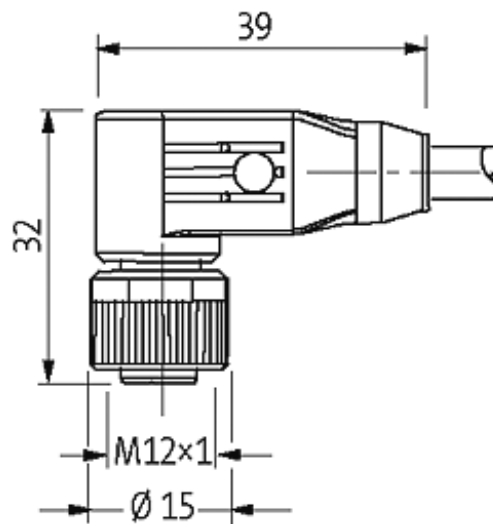

M12 FEMALE 90° SHIELDED

PUR 4X0.34 shielded GRAY, UL/CSA, drag ch 40m

M12
Female 90°
4-pole, shielded

Plastic housings with good resistance against chemicals and oils. The resistance to aggressive media should be individually tested for your application. Further details on request. Further cable lengths on request.

[Link to Product](#)**Illustration**

Female

Product may differ from Image