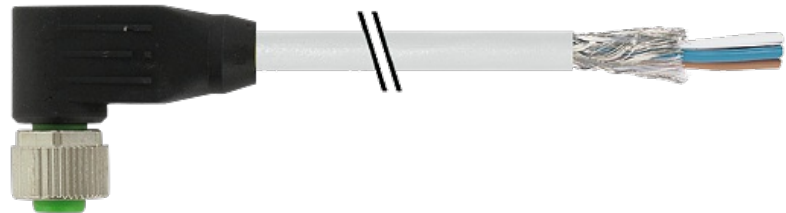

M12 FEMALE 90° SHIELDED

PUR 4X0.34 shielded GRAY, UL/CSA, drag ch 40m

M12
Female 90°
4-pole, shielded

Plastic housings with good resistance against chemicals and oils. The resistance to aggressive media should be individually tested for your application. Further details on request. Further cable lengths on request.

[Link to Product](#)**Illustration**

Female

Product may differ from Image