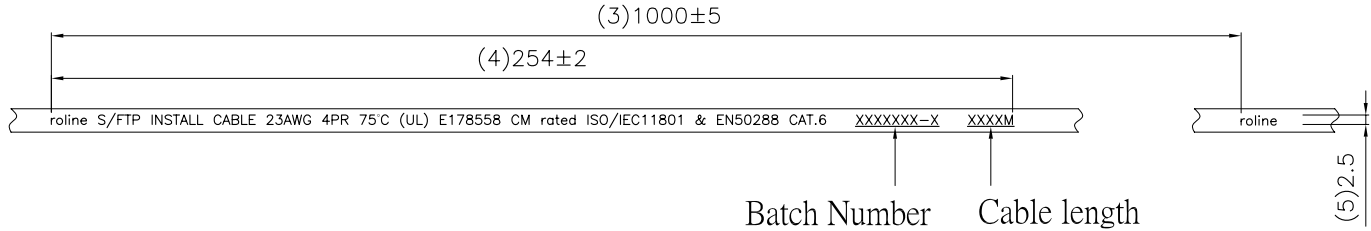

Datenblatt - Fiche technique - Data sheet

21.15.0890

ROLINE S/FTP-(PiMF-) Kabel Kat.6 / Class E Massivdraht, 100m

ROLINE Câble S/FTP (PiMF) Cat. 6 / Classe E rigide, AWG 23, 100m

ROLINE S/FTP-(PiMF) Cable Cat.6/Class E, Solid Wire, AWG 23, 100 m

SCALE 8/1

B

B

SCALE 1/2

C

C

SCALE 1/1

roline S/FTP INSTALL CABLE 23AWG 4PR 75°C (UL) E178558 CM rated ISO/IEC11801 & EN50288 CAT.6 XXXXXX-X XXXXM

D

D

Specifications :

- 1.Wiring:T568B
- 2.Copper conductor :23AWG
- 3.XXXXXX-X:Batch Number
- 4.XXXXXM:Cable length
- 5.Print legend : Black cable with white printing, all other cable with blue printing

GENERAL TOLERANCE OF DIMENSIONS x.xxx ±0.005 x.xx ±0.05 x.x ±0.1	DRAWING	05.JUL.2010	Connie	rotronic
	CHECK	05.JUL.2010	KLi	
	APPROVAL	05.JUL.2010	Yty	
	DATE		NAME	ITEM NO.: 21.15.0890(100M)
	SCALE	1/1 (A4)	UNIT	mm
		DRAWING NO. 21.15.0890(100M)		
		DRAWING CLASSIFICATION		