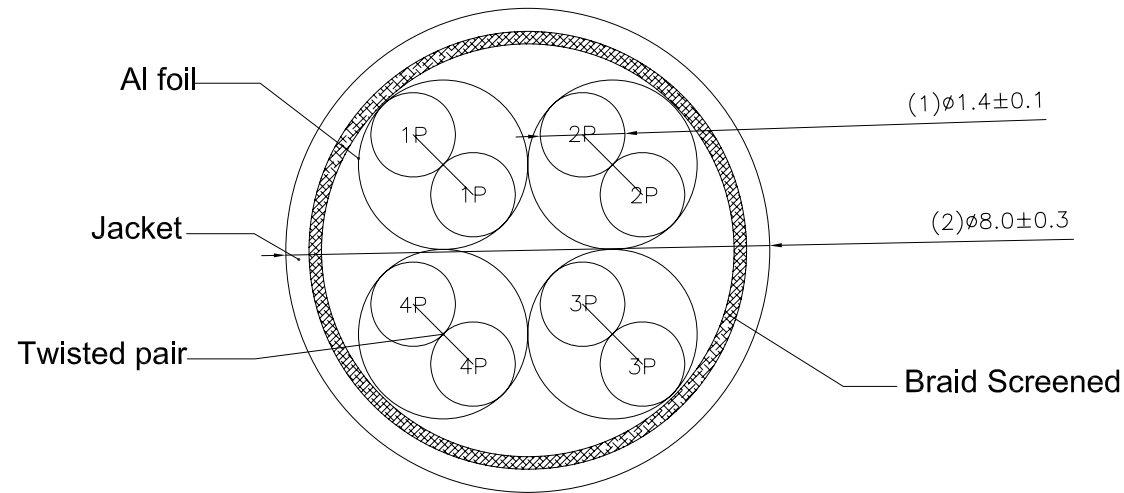

1

2

3

4

5

6

A

A

SCALE 8/1

B

B

SCALE 1/2

C

C

SCALE 1/1

roline S/FTP INSTALL CABLE 23AWG 4PR 75°C (UL) E178558 CM rated ISO/IEC11801 & EN50288 CAT.6 XXXXXX-X XXXXM

D

D

Specifications :

- 1.Wiring:T568B
- 2.Copper conductor :23AWG
- 3.XXXXXX-X:Batch Number
- 4.XXXXXM:Cable length
- 5.Print legend : Black cable with white printing, all other cable with blue printing

GENERAL TOLERANCE OF DIMENSIONS x.xxx ±0.005 x.xx ±0.05 x.x ±0.1	DRAWING	05.JUL.2010	Connie	rotronic
	CHECK	05.JUL.2010	KLi	
	APPROVAL	05.JUL.2010	Yty	
	DATE		NAME	ITEM NO.: 21.15.0890(100M)
	SCALE	1/1 (A4)	UNIT	mm
		DRAWING NO. 21.15.0890(100M)		
		DRAWING CLASSIFICATION		