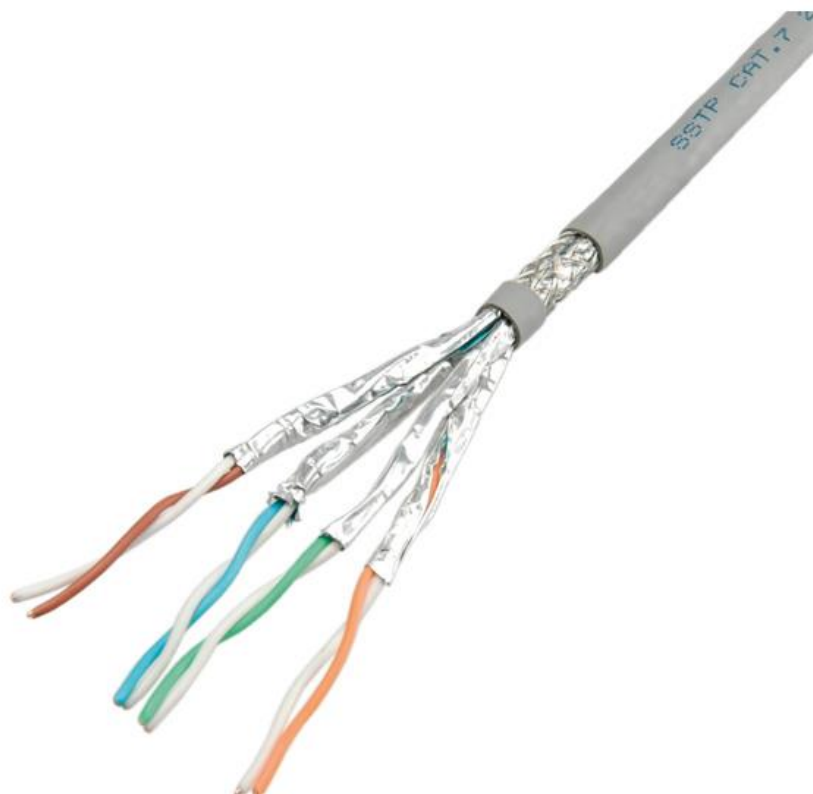

Datenblatt - Fiche technique - Data sheet

21.15.0890

ROLINE S/FTP-(PiMF-) Kabel Kat.6 / Class E Massivdraht, 100m

ROLINE Câble S/FTP (PiMF) Cat. 6 / Classe E rigide, AWG 23, 100m

ROLINE S/FTP-(PiMF) Cable Cat.6/Class E, Solid Wire, AWG 23, 100 m

SCALE 8/1

B

B

SCALE 1/2

C

C

SCALE 1/1

roline S/FTP INSTALL CABLE 23AWG 4PR 75°C (UL) E178558 CM rated ISO/IEC11801 & EN50288 CAT.6 XXXXXX-X XXXXM

D

D

Specifications :

- 1.Wiring:T568B
- 2.Copper conductor :23AWG
- 3.XXXXXX-X:Batch Number
- 4.XXXXXM:Cable length
- 5.Print legend : Black cable with white printing, all other cable with blue printing

GENERAL TOLERANCE OF DIMENSIONS x.xxx ±0.005 x.xx ±0.05 x.x ±0.1	DRAWING	05.JUL.2010	Connie	rotronic
	CHECK	05.JUL.2010	KLi	
	APPROVAL	05.JUL.2010	Yty	
	DATE		NAME	ITEM NO.: 21.15.0890(100M)
	SCALE	1/1 (A4)	UNIT	mm
		DRAWING NO. 21.15.0890(100M)		
		DRAWING CLASSIFICATION		