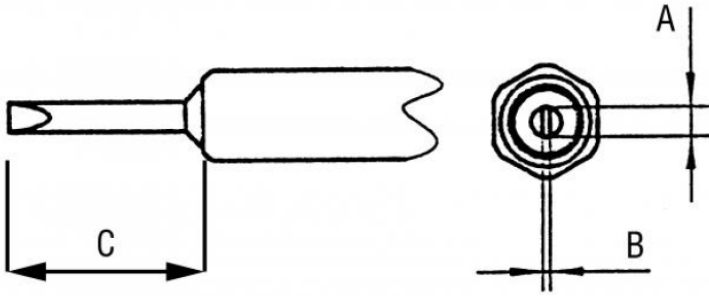

NT 6

Product no.: NT6

Benefits