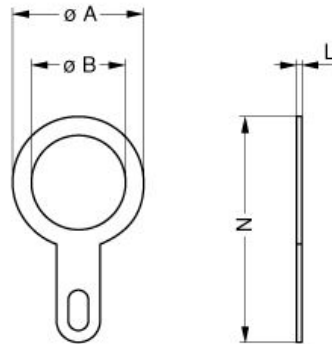

SUMMARY

Wires

Image is for illustrative purpose only

Series	0E
Termination type	No contacts / Accessory
IP rating	0
AWG wire size	0.00 - 0.00
Cable Ø	0.00 - 0.00 mm
Status	active

Download

[Request a quote](#)

[Catalog](#)

TECHNICAL DETAILS

Mechanics

Shell Style/Model	GCA*: Earthing washer
Keying	No keying
Housing Material	Brass (CuSnZn plated)
Weight	.43 g

Performance

Configuration
Insulator
Rated Current

Others

Shielding (min): 95 dB (10 MHz)
Shielding (min): 80 dB (1 GHz)

DRAWINGS

No keying

Dimensions

	A	B	L	N
mm.	17	14.1	0.5	27.5
in.	0,67	0,56	0,02	1,08

RECOMMENDED BY LEMO

Tools

LEMO products and services are provided "as is". LEMO makes no warranties or representations with regard to LEMO product & services or use of them, express, implied or statutory, including for accuracy, completeness, or security. The user is fully responsible for his products and applications using LEMO components.