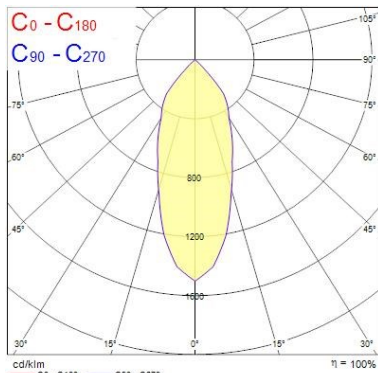

Myriad Deco IP65 White Bezel MYRIAD DECO IP65 SPOT 4000K DALI EM SILVER WBEZ 2059248

Cutout Dimensions (W x L in mm or Diameter in mm)	76
Weight (kg)	1.44
Recessed Depth (mm)	72

Packaging

Single packaging type	Carton
Product EAN number	5025768592487
Packaging single length / height (cm)	17.5
Packaging single width (cm)	15.0
Packaging single depth (cm)	17.5
DUN14 (outer)	05025768592487
Units per outer package	1
Packaging outer length / height (cm)	17.5
Packaging outer width (cm)	15.0
Packaging outer depth (cm)	17.5

PHOTOMETRY

TECHNICAL DRAWINGS