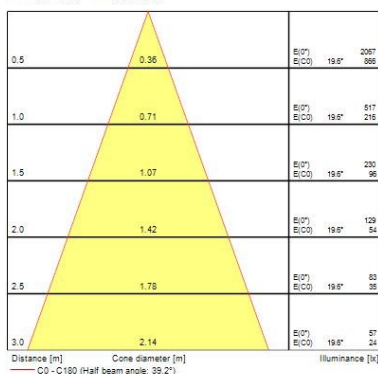

Myriad Deco IP65 White Bezel MYRIAD DECO IP65 SPOT 4000K DALI EM SILVER WBEZ 2059248

Cutout Dimensions (W x L in mm or Diameter in mm)	76
Weight (kg)	1.44
Recessed Depth (mm)	72

Packaging

Single packaging type	Carton
Product EAN number	5025768592487
Packaging single length / height (cm)	17.5
Packaging single width (cm)	15.0
Packaging single depth (cm)	17.5
DUN14 (outer)	05025768592487
Units per outer package	1
Packaging outer length / height (cm)	17.5
Packaging outer width (cm)	15.0
Packaging outer depth (cm)	17.5

PHOTOMETRY

TECHNICAL DRAWINGS