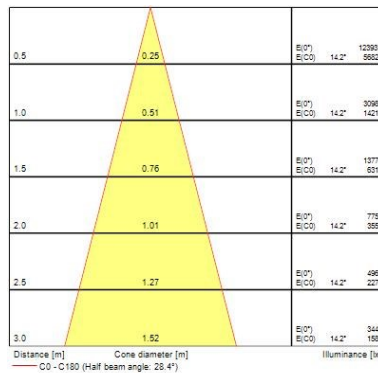

Myriad Deco IP65 White Bezel MYRIAD DECO IP65 SPOT 4000K DALI EM SILVER WBEZ 2059248

Cutout Dimensions (W x L in mm or Diameter in mm)	76
Weight (kg)	1.44
Recessed Depth (mm)	72

Packaging

Single packaging type	Carton
Product EAN number	5025768592487
Packaging single length / height (cm)	17.5
Packaging single width (cm)	15.0
Packaging single depth (cm)	17.5
DUN14 (outer)	05025768592487
Units per outer package	1
Packaging outer length / height (cm)	17.5
Packaging outer width (cm)	15.0
Packaging outer depth (cm)	17.5

PHOTOMETRY

TECHNICAL DRAWINGS