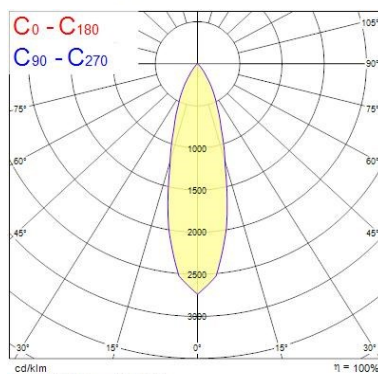

Myriad Deco IP65 White Bezel MYRIAD DECO IP65 SPOT 4000K DALI EM SILVER WBEZ 2059248

Cutout Dimensions (W x L in mm or Diameter in mm)	76
Weight (kg)	1.44
Recessed Depth (mm)	72

Packaging

Single packaging type	Carton
Product EAN number	5025768592487
Packaging single length / height (cm)	17.5
Packaging single width (cm)	15.0
Packaging single depth (cm)	17.5
DUN14 (outer)	05025768592487
Units per outer package	1
Packaging outer length / height (cm)	17.5
Packaging outer width (cm)	15.0
Packaging outer depth (cm)	17.5

PHOTOMETRY

TECHNICAL DRAWINGS