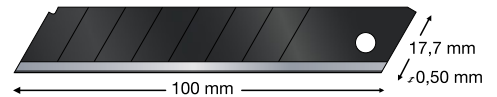

Snap-off blades, 18 mm, pack of 10 pcs.

BLACK-coated, suitable for all utility knives with 18-mm snap-off blade

LUTZ BLADES
exactly

Execution:

- Snap-off blade width 18 mm, thickness 0.65 mm
- Extra-sharp and thinly-ground blade
- L 61 mm, B 18.7 mm

Advantage:

- Cutting edge with BLACK coating for extremely sharp and precise cut

Delivery:

10 pieces

Art. no.	53641 052
Brand	LUTZ
Manufacturer Part Number	470045
Blade width	18 mm
Gross Weight	0.083 kg
Product Group	566