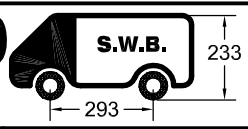

# Ford Transit >2000

250x160 cm. L1 H2

**KING PING**<sup>®</sup>  
[www.king-ping.com](http://www.king-ping.com)  
[Info@king-ping.com](mailto:Info@king-ping.com)

HE	10x	M8	20x	10x	
	10x	M8	30x	10x	
	10x	M8	48x	8x	
58 cm	4x	M8x16	18x	M8	10x
M8	8x	M8x20	20x	1x	
KING-PING	2x	M8x25	10x		