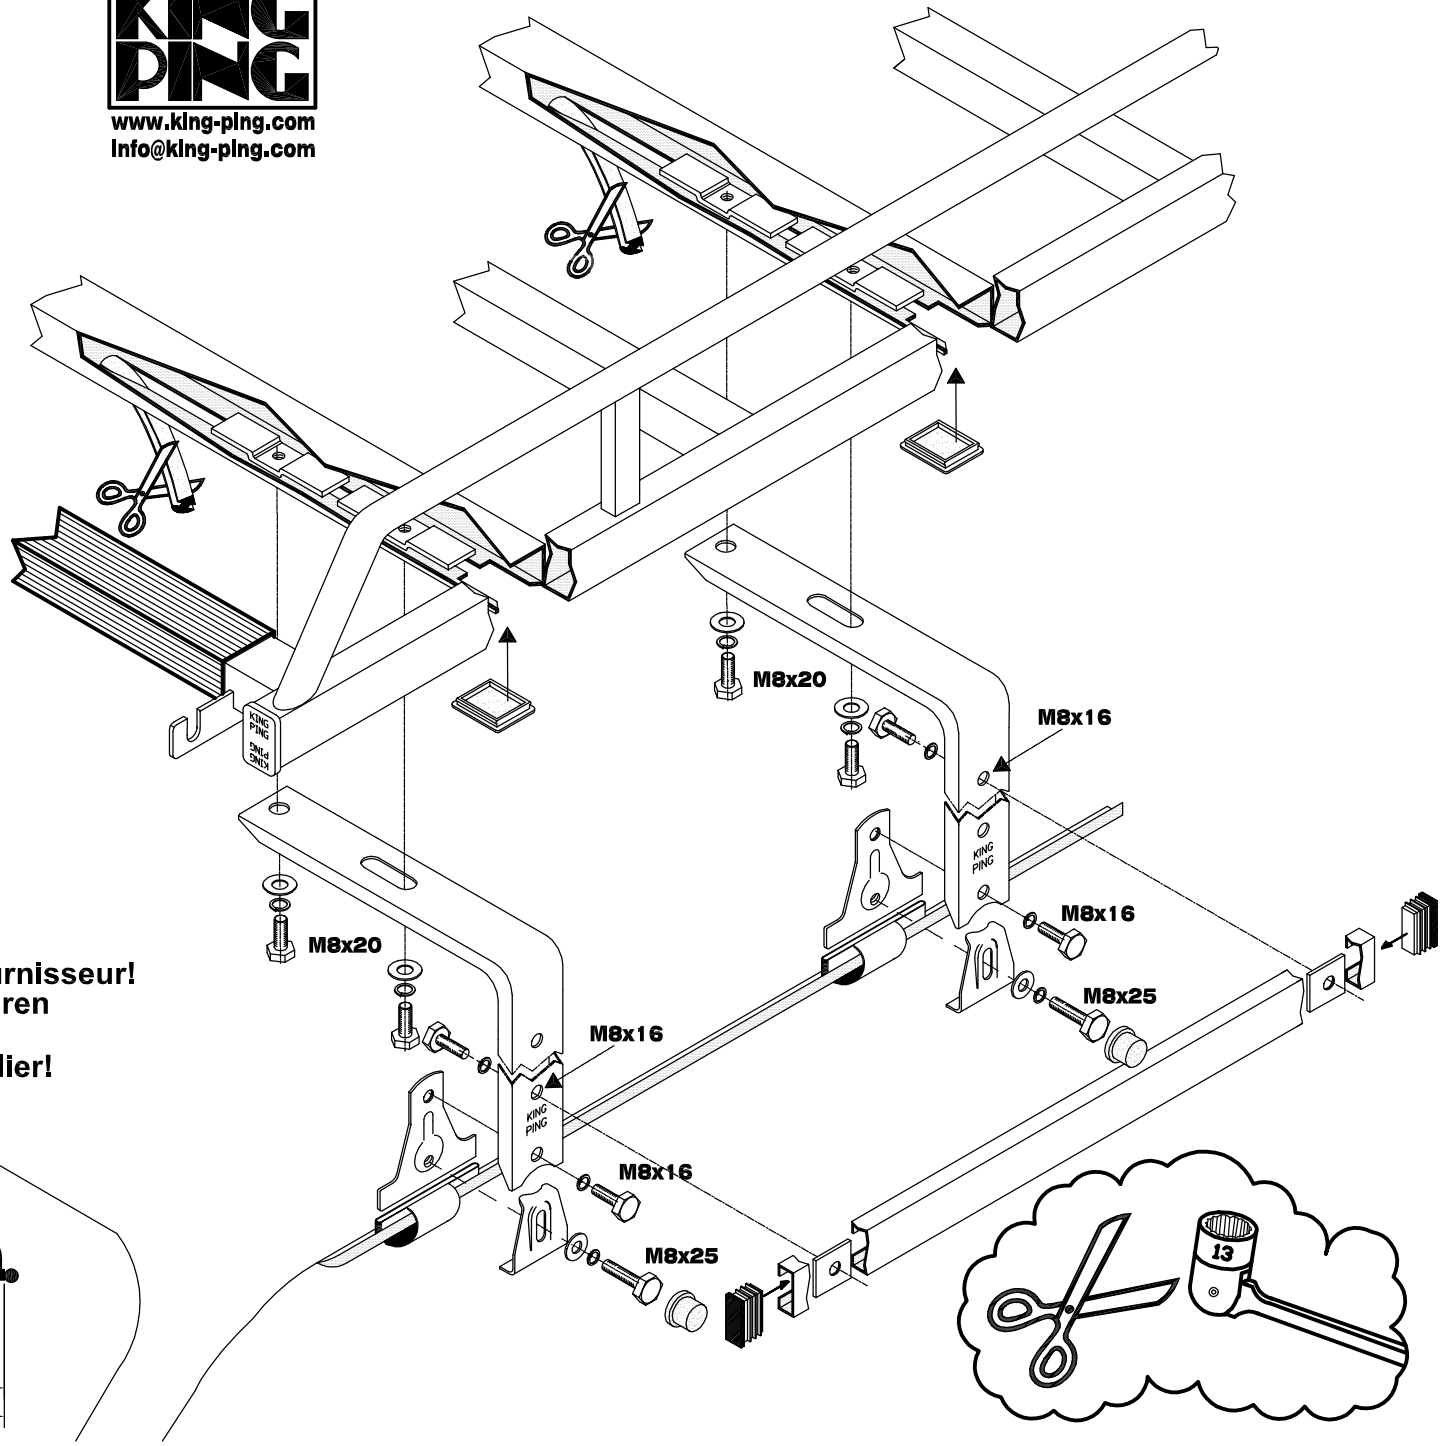

# Ford Transit >2000

250x160 cm. L1 H2

**KING PING**<sup>®</sup>  
[www.king-ping.com](http://www.king-ping.com)  
[Info@king-ping.com](mailto:Info@king-ping.com)

HE	10x	M8	20x	10x	
	10x	M8	30x	10x	
	10x	M8	48x	8x	
58 cm	4x	M8x16	18x	M8	10x
M8	8x	M8x20	20x	1x	
KING-PING	2x	M8x25	10x		