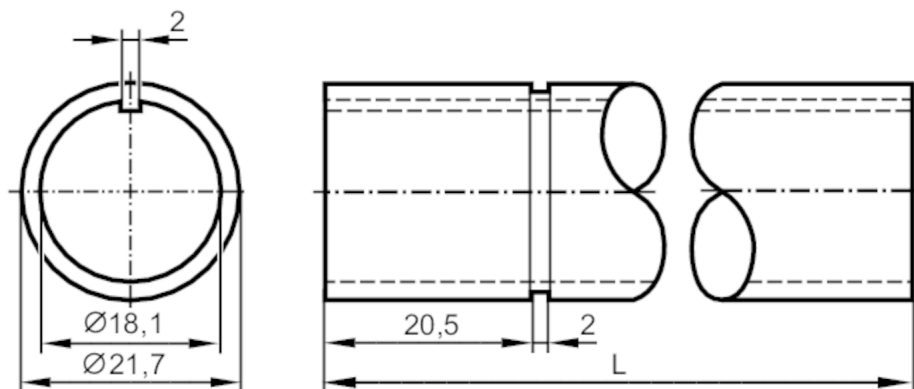

E89066

Mounting tube

LED-Tower/Pole/300mm

L: 300 mm

Mechanical data

Weight	[g]	91.2
Dimensions	[mm]	Ø 21.7
Materials		aluminium black
Length	[mm]	300

Accessories

Accessories (optional)	E89060
	E89061