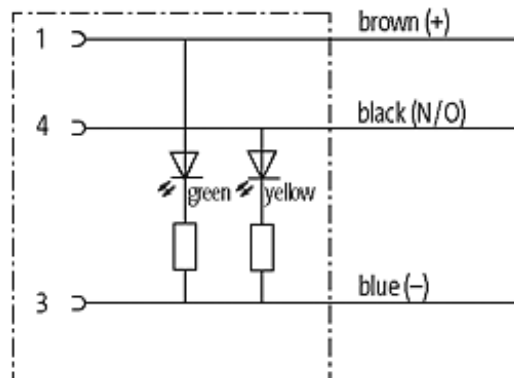

M8 female 90° snap-in with cable LED

PUR 3x0.25 bk UL/CSA+robot+drag chain 10m

M8

Female 90° with LED

3-pole with 2 × LED (PNP)

Snap In

Plastic housings with good resistance against chemicals and oils. The resistance to aggressive media should be individually tested for your application. Further details on request.

[Link to Product](#)**Illustration**

Female

Product may differ from Image