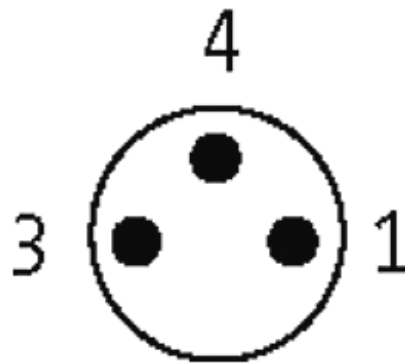

M8 female 90° snap-in with cable LED

PUR 3x0.25 bk UL/CSA+robot+drag chain 10m

M8

Female 90° with LED

3-pole with 2 × LED (PNP)

Snap In

Plastic housings with good resistance against chemicals and oils. The resistance to aggressive media should be individually tested for your application. Further details on request.

[Link to Product](#)**Illustration**

Female

Product may differ from Image