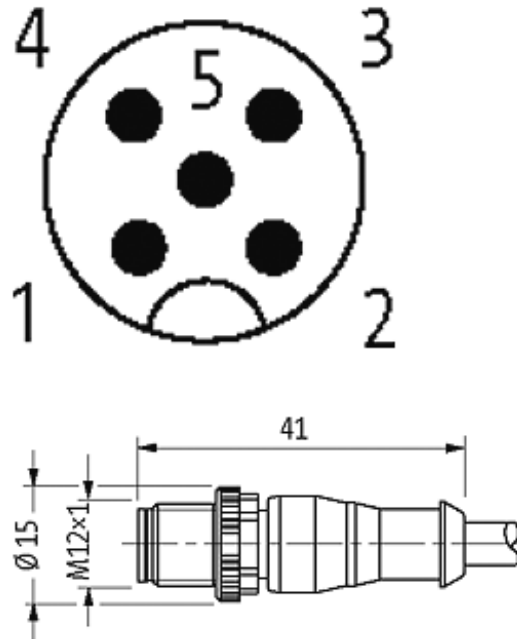

Male

Product may differ from Image

Approvals

* only for products with UL/CSA approved cable

Form

12041

Technical Data

Operating voltage	max. 125 V AC/DC
Operating current per contact	max. 4 A
Locking of ports	Screw thread M12 × 1 mm (recommended torque 0.6 Nm) self-securing
Protection	IP67 inserted and tightened (EN 60529)

Cables

Cable number	235
No./diameter of wires	5 × 0.34 mm²
Wire isolation	PP (br, wh, bl, bk, gnye)
C-track properties	5 Mio.
Torsion	2 Mio. ± 180°/m