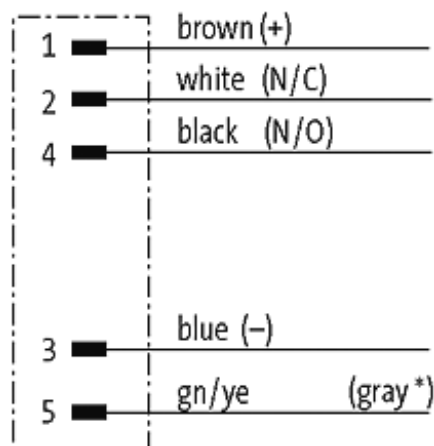

M12 male 0° with cable

PUR 5x0.34 gy UL/CSA+drag chain 1,5m

M12

Male straight

5-pole

Art.-No. 7005 - M12 Lite - (plastic hexagonal screw) on request

Plastic housings with good resistance against chemicals and oils. The resistance to aggressive media should be individually tested for your application. Further details on request. Further cable lengths on request.

[Link to Product](#)

Illustration

(* for cable type 126 and 732)