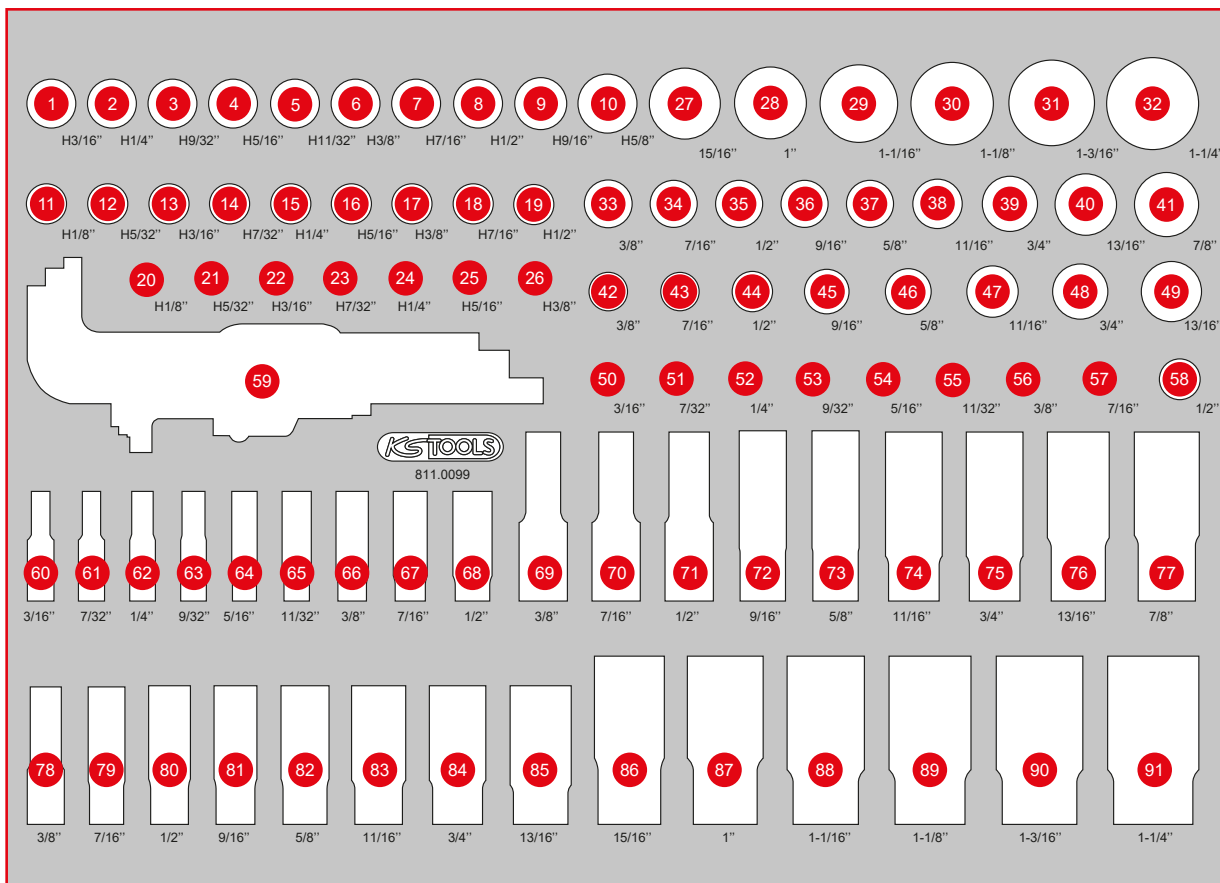

811.0099

M 1/4" + 3/8" + 1/2" Socket spanner set

99

568 x 398

| Pos. | Code | Description | pcs | Pos. | Code | Description | pcs | Pos. | Code | Description | pcs |
|------|----------|--|-----|------|----------|--------------------------------|-----|------|----------|-------------------------------|-----|
| 1 | 917.1316 | 1/2" Bit socket hexagon, short, 3/16" | 1 | 16 | 917.3965 | 3/8" Bit socket hexagon, 5/16" | 1 | 31 | 917.1386 | 1/2" 12 Point socket, 1.3/16" | 1 |
| 2 | 917.1318 | 1/2" Bit socket hexagon, short, 1/4" | 1 | 17 | 917.3966 | 3/8" Bit socket hexagon, 3/8" | 1 | 32 | 917.1387 | 1/2" 12 Point socket, 1.1/4" | 1 |
| 3 | 917.1319 | 1/2" Bit socket hexagon, short, 9/32" | 1 | 18 | 917.3993 | 3/8" Bit socket hexagon, 7/16" | 1 | 33 | 917.1370 | 1/2" 12 Point socket, 3/8" | 1 |
| 4 | 917.1320 | 1/2" Bit socket hexagon, short, 5/16" | 1 | 19 | 917.3994 | 3/8" Bit socket hexagon, 1/2" | 1 | 34 | 917.1372 | 1/2" 12 Point socket, 7/16" | 1 |
| 5 | 911.5386 | 1/2" Bit socket hexagon, short, 11/32" | 1 | 20 | 917.1440 | 1/4" Bit socket hexagon, 1/8" | 1 | 35 | 917.1373 | 1/2" 12 Point socket, 1/2" | 1 |
| 6 | 917.1321 | 1/2" Bit socket hexagon, short, 3/8" | 1 | 21 | 917.1441 | 1/4" Bit socket hexagon, 5/32" | 1 | 36 | 917.1374 | 1/2" 12 Point socket, 9/16" | 1 |
| 7 | 911.5387 | 1/2" Bit socket hexagon, short, 7/16" | 1 | 22 | 917.1442 | 1/4" Bit socket hexagon, 3/16" | 1 | 37 | 917.1376 | 1/2" 12 Point socket, 5/8" | 1 |
| 8 | 917.1322 | 1/2" Bit socket hexagon, short, 1/2" | 1 | 23 | 917.1443 | 1/4" Bit socket hexagon, 7/32" | 1 | 38 | 917.1377 | 1/2" 12 Point socket, 11/16" | 1 |
| 9 | 917.1323 | 1/2" Bit socket hexagon, short, 9/16" | 1 | 24 | 917.1444 | 1/4" Bit socket hexagon, 1/4" | 1 | 39 | 917.1378 | 1/2" 12 Point socket, 3/4" | 1 |
| 10 | 917.1324 | 1/2" Bit socket hexagon, short, 5/8" | 1 | 25 | 917.1501 | 1/4" Bit socket hexagon, 5/16" | 1 | 40 | 917.1380 | 1/2" 12 Point socket, 13/16" | 1 |
| 11 | 917.3967 | 3/8" Bit socket hexagon, 1/8" | 1 | 26 | 917.1502 | 1/4" Bit socket hexagon, 3/8" | 1 | 41 | 917.1381 | 1/2" 12 Point socket, 7/8" | 1 |
| 12 | 917.3962 | 3/8" Bit socket hexagon, 5/32" | 1 | 27 | 917.1382 | 1/2" 12 Point socket, 15/16" | 1 | 42 | 917.3851 | 3/8" 12 Point socket, 3/8" | 1 |
| 13 | 917.3963 | 3/8" Bit socket hexagon, 3/16" | 1 | 28 | 917.1383 | 1/2" 12 Point socket, 1" | 1 | 43 | 917.3852 | 3/8" 12 Point socket, 7/16" | 1 |
| 14 | 917.3968 | 3/8" Bit socket hexagon, 7/32" | 1 | 29 | 917.1384 | 1/2" 12 Point socket, 1.1/16" | 1 | 44 | 911.4000 | 3/8" 12 Point socket, 1/2" | 1 |
| 15 | 917.3964 | 3/8" Bit socket hexagon, 1/4" | 1 | 30 | 917.1385 | 1/2" 12 Point socket, 1.1/8" | 1 | 45 | 911.4001 | 3/8" 12 Point socket, 9/16" | 1 |