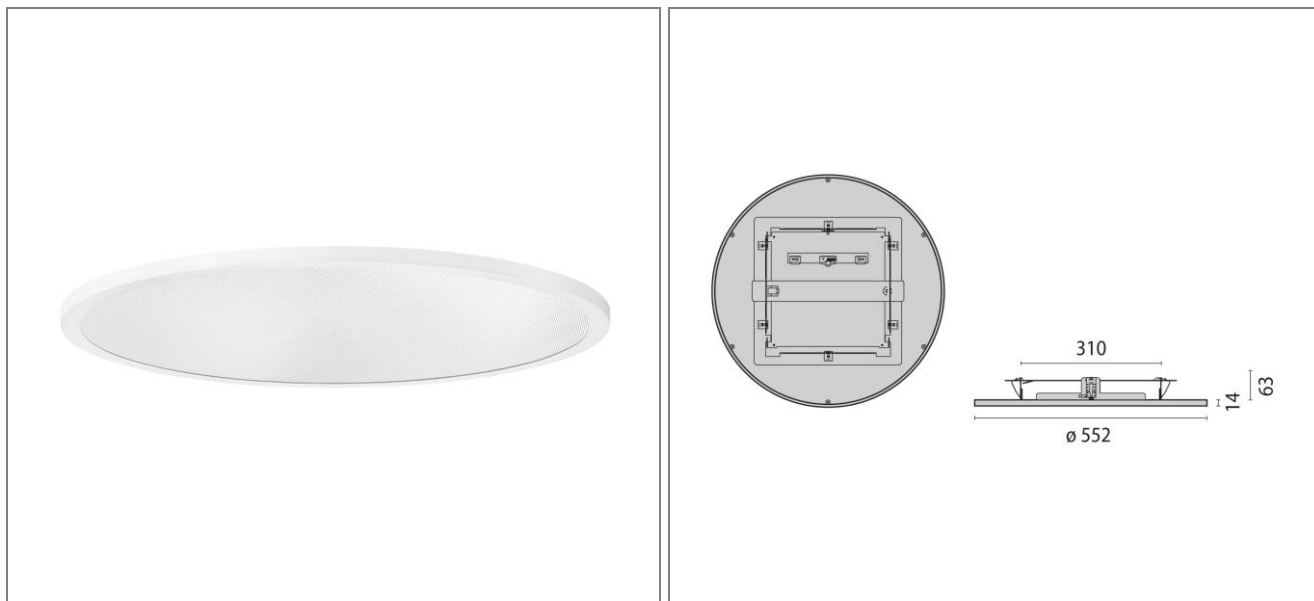

ART.: 8555561343310

FL ROUND 555 EB MP

Art.: 8555561343310, FL ROUND 555 EB, Direct, 30W, 3000K, Driver static, 551mm, Symmetrical, > 75°, White, Recessed round LED luminaire for indoors, consisting of: Housing made from sheet steel and diecast aluminium, powder-coated / The fitting is available with different light optics: Micro-prismatic diffuser for efficient light diffusion, glare reduction and a high uniformity / Opal white diffuser cover for optimum light diffusion and excellent uniformity / LED Sidelight-Technology and light orienting plastic optic for a homogenous light distribution over the entire area of the cover / Direct light distribution / Glare prevention in accordance with DIN EN 12464-1 (for designs with micro prism) / Colour rendering index Ra > 80 / Colour tolerance according to MacAdam ≤ 3 SDCM / Dimmable via TouchDIM / Complete with electric converter

Connected load	30 W
Luminous flux	3700 lm
Efficiency	123 lm/W
Colour temperature	3000K
Colour rendering (CRI)	80
IP class	20
Nominal voltage	220 – 240 V
Colour	WH-RAL9016
UGR	≤ 22