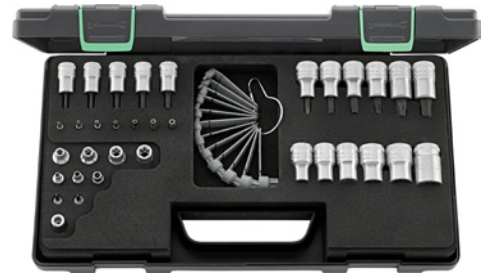

Socket wrench set, 35 pieces

1/2", 3/8" and 1/4" square drive 12.5/10/6.3 DIN 3120

Execution:

- HPQ heavy-duty steel
- Chrome-plated
- Polished

Delivery:

in robust, stackable ABS plastic storage box

Art. no.	58588 401
Brand	STAHLWILLE
Manufacturer Part Number	98811908
Tip type	TX, TX with hole, TX head
Drive	1/4 inch, 3/8 inch, 1/2 inch
Sockets with socket hexagon head or external TX tip provided	TX8, TX9, TX10, TX15, TX20, TX25, TX27, TX30, TX40, TX45, TX50, TX55, TX60, E4, E5, E6, E7, E8, E10, E11, E12, E14, E16, E18, E20, E24
Bit holder provided	1/4 inch
Gross Weight	2.568 kg
Product Group	531