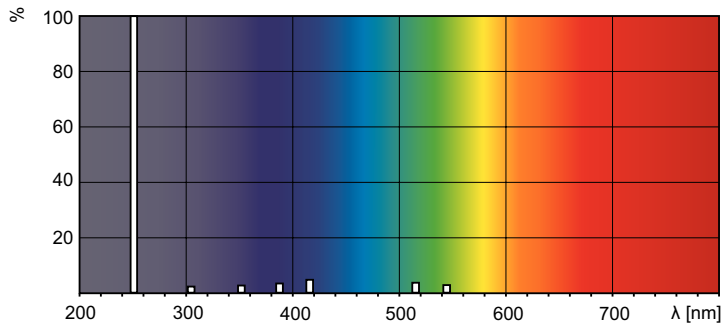

Product data

General Information		Voltage (Nom)	
Cap-Base	2G11 [2G11]	58 V	
Useful Life (Nom)	9,000 hour(s)	Mechanical and Housing	
Light Technical		Bulb Shape	2xT16
Color Code	TUV	Approval and Application	
Color Designation	- [Not Specified]	Mercury (Hg) Content (Nom)	4.4 mg
Depreciation at Useful Lifetime	20 %	UV	
Operating and Electrical		UV-C Radiation at 100 hr	5 W
Power Consumption	18 W	Product Data	
Lamp Current (Nom)	0.375 A	Order product name	TUV PL-L 18W/4P 1CT/25
Voltage (Nom)	58 V	Full product name	TUV PL-L 18W/4P 1CT/25

Dimensional drawing

Product	D1 (max)	D (max)	A (max)	B (max)	C (max)
TUV PL-L 18W/4P 1CT/25	18 mm	39 mm	195 mm	220 mm	225 mm

Photometric data

Spectral Power Distribution Colour - TUV PL-L 18W/4P 1CT/25