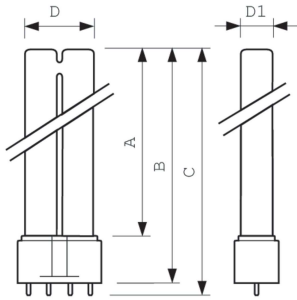

TUV PL-L

TUV PL-L 18W/4P 1CT/25

TUV PL-L lamps are compact UV-C lamps emitting a peak at 253.7 nm. The compact size of the lamp allows for a small system design and design flexibility. TUV PL-L lamps offer almost constant UV output over their complete lifetime. Thanks to the single-ended lamp base, lamp replacement is easy.

Product data

General Information		Voltage (Nom)	
Cap-Base	2G11 [2G11]	58 V	
Useful Life (Nom)	9,000 hour(s)	Mechanical and Housing	
Light Technical		Bulb Shape	2xT16
Color Code	TUV	Approval and Application	
Color Designation	- [Not Specified]	Mercury (Hg) Content (Nom)	4.4 mg
Depreciation at Useful Lifetime	20 %	UV	
Operating and Electrical		UV-C Radiation at 100 hr	5 W
Power Consumption	18 W	Product Data	
Lamp Current (Nom)	0.375 A	Order product name	TUV PL-L 18W/4P 1CT/25
Voltage (Nom)	58 V	Full product name	TUV PL-L 18W/4P 1CT/25

Dimensional drawing

Product	D1 (max)	D (max)	A (max)	B (max)	C (max)
TUV PL-L 18W/4P 1CT/25	18 mm	39 mm	195 mm	220 mm	225 mm

Photometric data

Spectral Power Distribution Colour - TUV PL-L 18W/4P 1CT/25