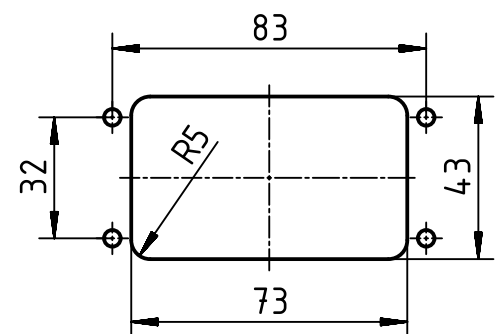

panel cut out
for assembly from
the inner side of cabinet

	All Dimensions in mm Original Size DIN A4		Scale 1:2	Free size tol.		Ref.	
						Sub.	
	All rights reserved		Created by ROEBEN	Inspected by SCHENK	Standardisation TIEMANNA	Date 2018-04-13	State Final Release
	Department EL PD - DE		Title Han-Eco 10B-HBM/RA-with DL			Doc-Key / ECM-Nr. 100767891/UGD/001/A 500000132917	
HARTING Electric GmbH & Co. KG D-32339 Espelkamp			Type TB	Number 19 43 010 0310		Rev. A	Page 1/1