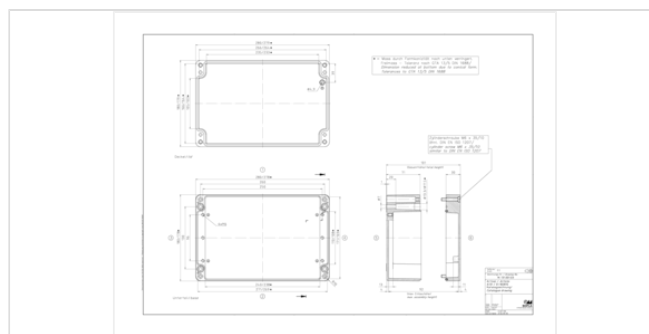

On the A 198, because of the wall-mounting drill holes inside the sealed lip, expert sealing of the wall-mounting is necessary to achieve protection class IP 66.

G = design with transparent lid (PC)

Dimensions

Dimensions

280 x 180 x 101 mm

Product drawing

Important!

To compensate for pressure when temperatures change and cause moisture in the enclosure, we recommend that you use a pressure compensation element.