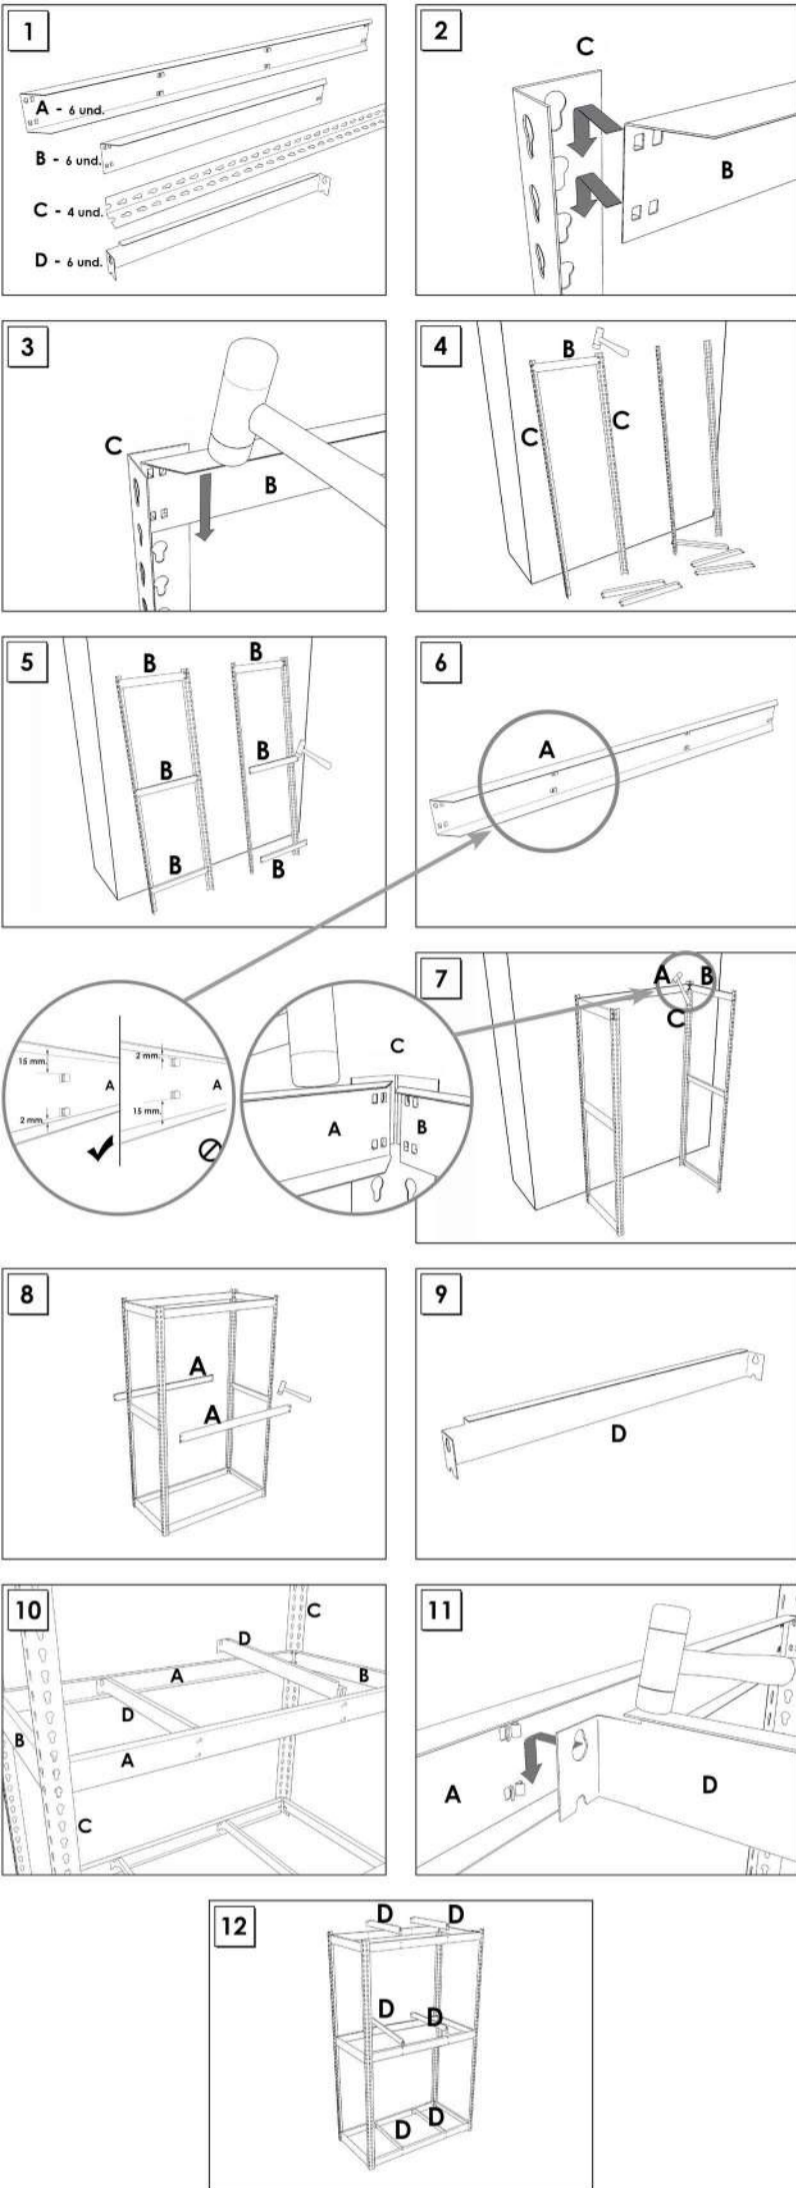

SIMONFORTE ST 2404-3

200 x 240 x 45 cm
78.7" x 94.5" x 17.7"

NOT INCLUDED:

On-line instructions: www.simonrack.com/instructions

LOGIN: 196003

www.simonrack.com • www.simonrack.com • www.simonrack.com • www.simonrack.com