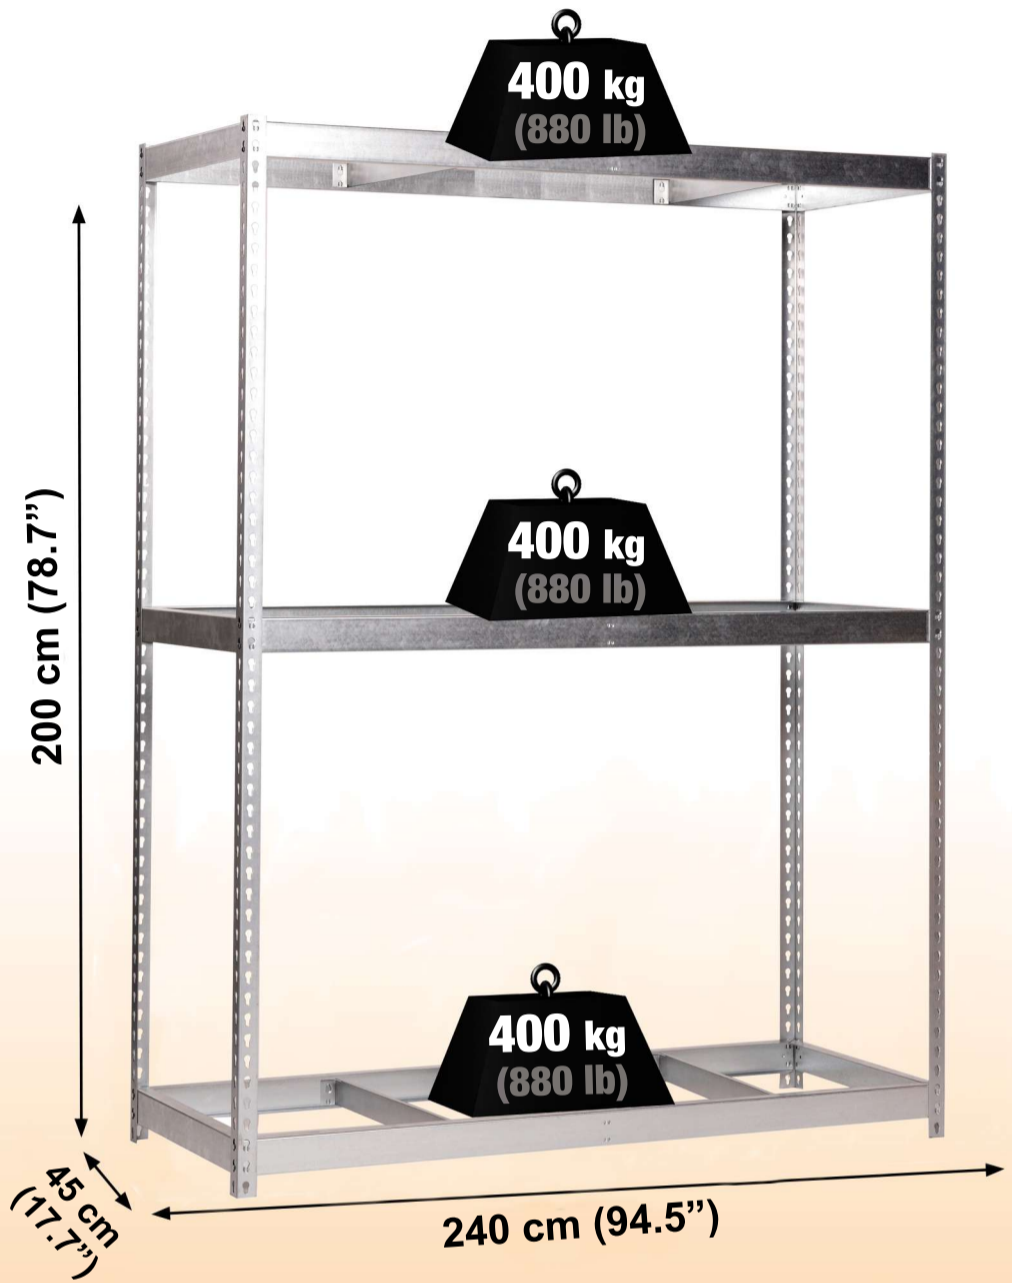

SIMONFORTE ST 2404-3

200 x 240 x 45 cm
78.7" x 94.5" x 17.7"

NOT INCLUDED:

On-line instructions: www.simonrack.com/instructions

LOGIN: 196003

www.simonrack.com • www.simonrack.com • www.simonrack.com • www.simonrack.com