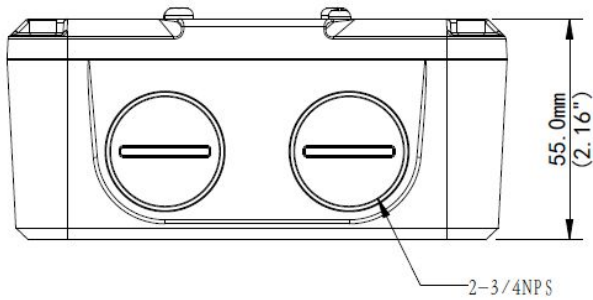

ALLNET IP Kamera zbh. Junctionbox/Montagebox for ALL-CAM2496-LEFN

EAN CODE

Outdoor or indoor cable junction box for ALL-CAM2496 (Extra back outlet)
125mmx125mmx55mm (4.9" x4.9" x2.2")

Model	ALL-CAM2496-LEFN_Junction_Box
Application	Outdoor or indoor cable junction box for IPC2XX and IPC74X series(Extra back outlet)
Dimensions	125mmx125mmx55mm (4.9" x4.9" x2.2")
Weight	0.74kg(1.63lb)
Material	Aluminum alloy

Weitere Bilder

Zubehör

Art.-Nr.	Name
159693	ALLNET IP Kamera Bullet / Outdoor / 5MP / IR / Low-Light / Motorisiertes Vario-Objektiv / 93° / "ALL-CAM2496-LEFN"
146999	ALLNET PoE USV Backup - USV für Kameras, Accesspoints ALL90011PoE
159709	ALLNET IP Kamera zbh. Polemount/Masthalter for ALL-CAM24xx