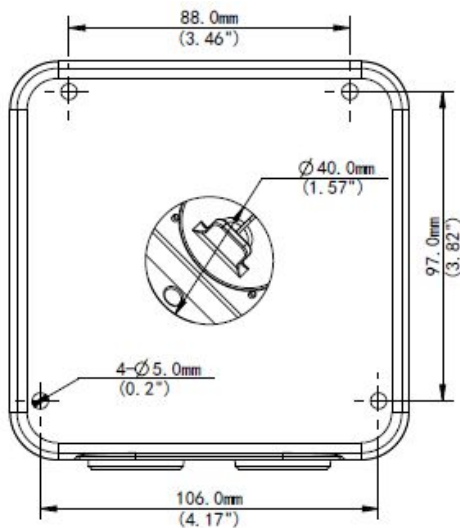

ALLNET IP Kamera zbh. Junctionbox/Montagebox for ALL-CAM2496-LEFN

EAN CODE

Outdoor or indoor cable junction box for ALL-CAM2496 (Extra back outlet)
125mmx125mmx55mm (4.9" x4.9" x2.2")

Model	ALL-CAM2496-LEFN_Junction_Box
Application	Outdoor or indoor cable junction box for IPC2XX and IPC74X series(Extra back outlet)
Dimensions	125mmx125mmx55mm (4.9" x4.9" x2.2")
Weight	0.74kg(1.63lb)
Material	Aluminum alloy

Weitere Bilder

Zubehör

Art.-Nr.	Name
159693	ALLNET IP Kamera Bullet / Outdoor / 5MP / IR / Low-Light / Motorisiertes Vario-Objektiv / 93° / "ALL-CAM2496-LEFN"
146999	ALLNET PoE USV Backup - USV für Kameras, Accesspoints ALL90011PoE
159709	ALLNET IP Kamera zbh. Polemount/Masthalter for ALL-CAM24xx