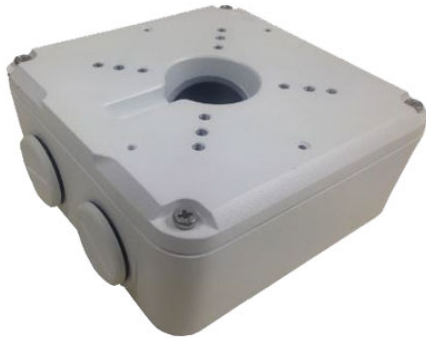

ALLNET IP Kamera zbh. Junctionbox/Montagebox for ALL-CAM2496-LEFN

EAN CODE

Outdoor or indoor cable junction box for ALL-CAM2496 (Extra back outlet)
125mmx125mmx55mm (4.9" x4.9" x2.2")

Model	ALL-CAM2496-LEFN_Junction_Box
Application	Outdoor or indoor cable junction box for IPC2XX and IPC74X series(Extra back outlet)
Dimensions	125mmx125mmx55mm (4.9" x4.9" x2.2")
Weight	0.74kg(1.63lb)
Material	Aluminum alloy

Weitere Bilder

Zubehör

Art.-Nr.	Name
159693	ALLNET IP Kamera Bullet / Outdoor / 5MP / IR / Low-Light / Motorisiertes Vario-Objektiv / 93° / "ALL-CAM2496-LEFN"
146999	ALLNET PoE USV Backup - USV für Kameras, Accesspoints ALL90011PoE
159709	ALLNET IP Kamera zbh. Polemount/Masthalter for ALL-CAM24xx