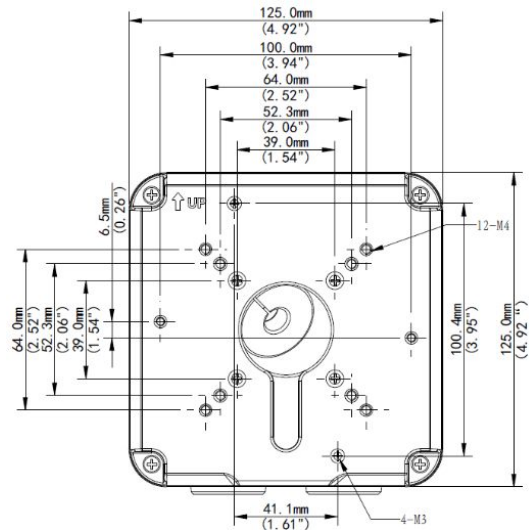

ALLNET IP Kamera zbh. Junctionbox/Montagebox for ALL-CAM2496-LEFN

EAN CODE

Outdoor or indoor cable junction box for ALL-CAM2496 (Extra back outlet)
125mmx125mmx55mm (4.9" x4.9" x2.2")

Model	ALL-CAM2496-LEFN_Junction_Box
Application	Outdoor or indoor cable junction box for IPC2XX and IPC74X series(Extra back outlet)
Dimensions	125mmx125mmx55mm (4.9" x4.9" x2.2")
Weight	0.74kg(1.63lb)
Material	Aluminum alloy

Weitere Bilder

Zubehör

Art.-Nr.	Name
159693	ALLNET IP Kamera Bullet / Outdoor / 5MP / IR / Low-Light / Motorisiertes Vario-Objektiv / 93° / "ALL-CAM2496-LEFN"
146999	ALLNET PoE USV Backup - USV für Kameras, Accesspoints ALL90011PoE
159709	ALLNET IP Kamera zbh. Polemount/Masthalter for ALL-CAM24xx