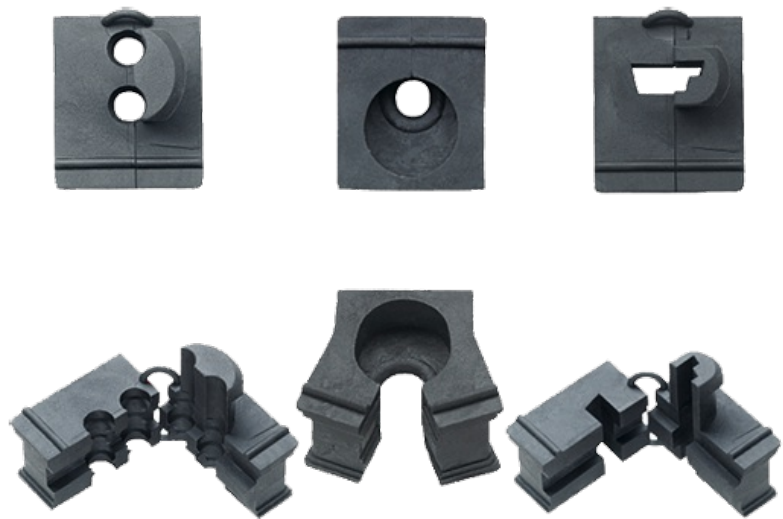

MODLINK MSDD CABLE ENTRY SYSTEM

KDT/ZE 2x6 (Double grommet)

Special glands
for 2 cables (diameter 6 mm)

For sale only in packing units

[Link to Product](#)

Illustration

Product may differ from Image