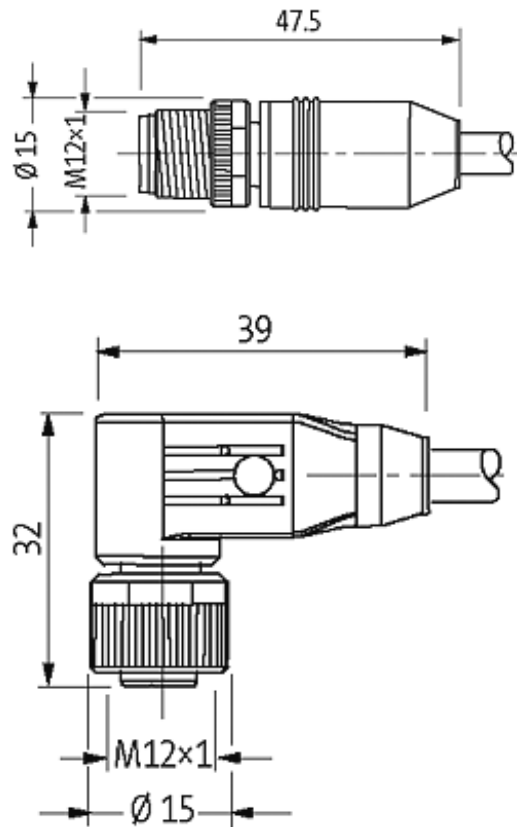

M12 MALE 0° / M12 FEMALE 90° SHIELDED

PUR 5X0.34 shielded GRAY, UL/CSA, drag ch 1m

Male straight to female 90°
M12 - M12, 5-pole

Plastic housings with good resistance against chemicals and oils. The resistance to aggressive media should be individually tested for your application. Further details on request. Further cable lengths on request.

[Link to Product](#)

Illustration

Male

Female

Product may differ from Image