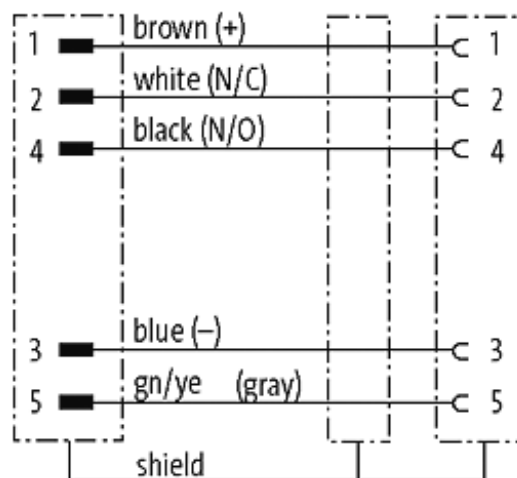

M12 MALE 0° / M12 FEMALE 90° SHIELDED

PUR 5X0.34 shielded GRAY, UL/CSA, drag ch 1m

Male straight to female 90°
M12 - M12, 5-pole

Plastic housings with good resistance against chemicals and oils. The resistance to aggressive media should be individually tested for your application. Further details on request. Further cable lengths on request.

[Link to Product](#)

Illustration

Male

Female

Product may differ from Image