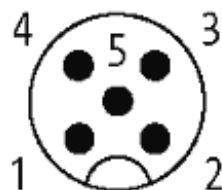

M12 MALE 0° / M12 FEMALE 90° SHIELDED

PUR 5X0.34 shielded GRAY, UL/CSA, drag ch 1m

Male straight to female 90°
M12 - M12, 5-pole

Plastic housings with good resistance against chemicals and oils. The resistance to aggressive media should be individually tested for your application. Further details on request. Further cable lengths on request.

[Link to Product](#)

Illustration

Male

Female

Product may differ from Image