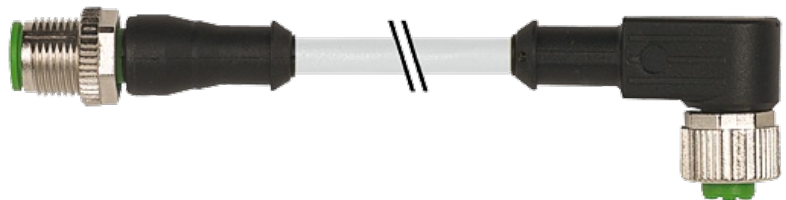

M12 MALE 0° / M12 FEMALE 90° SHIELDED

PUR 5X0.34 shielded GRAY, UL/CSA, drag ch 1m

Male straight to female 90°
M12 - M12, 5-pole

Plastic housings with good resistance against chemicals and oils. The resistance to aggressive media should be individually tested for your application. Further details on request. Further cable lengths on request.

[Link to Product](#)

Illustration

Male

Female

Product may differ from Image