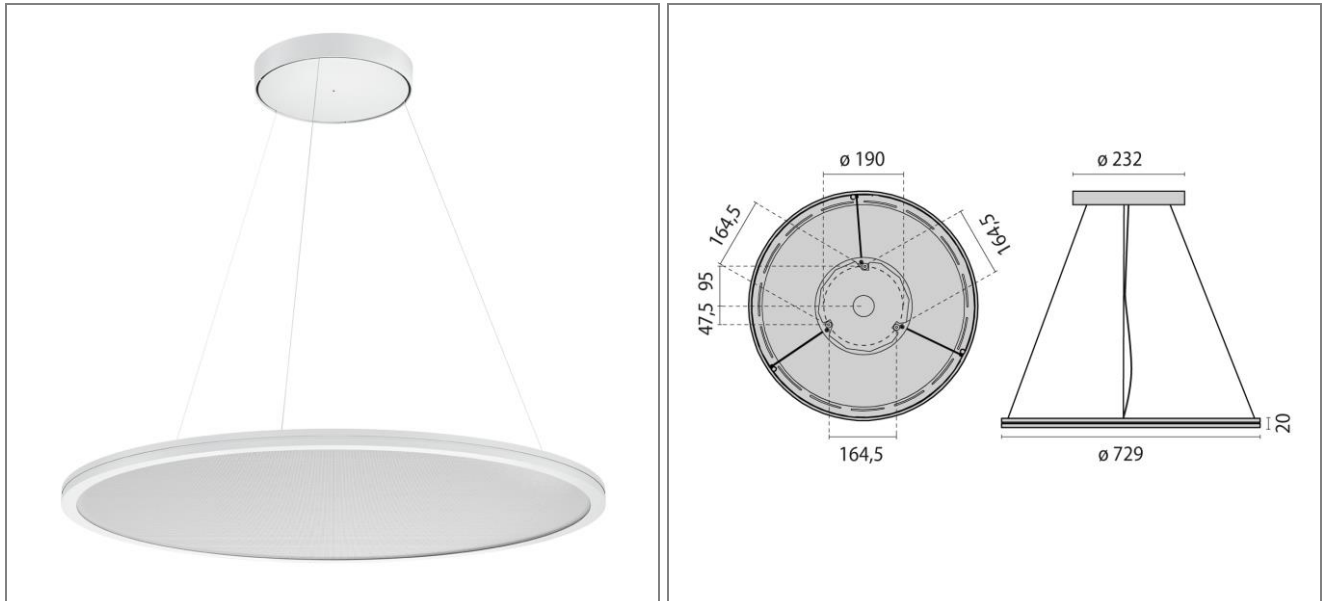

ART.: 8720461766410

SL720PL ROUND LED MICROPRISMATIC L

Art.: 8720461766410, SL720PL ROUND LED, Micro-prism, 76W, 4000K, Driver dali, 0mm, Symmetrical - Direct / indirect, RAL 9016, Suspended round LED luminaire for indoors, comprising: Die-cast aluminium housing, steel sheet canopy, painted / Microprismatic diffuser for efficient light diffusion, glare reduction and a high uniformity / Direct / indirect light distribution / LED Sidelight-Technology for a homogenous light distribution over the entire area of the cover / Colour rendering index Ra > 80 / Colour tolerance according to MacAdam = 3 SDCM / Dimmable via TouchDIM® / Complete with steel suspension cable (1.5 m), transparent power cord and canopy / Complete with electric converter / VDU application suitable acc. to EN 12464-1 / Special colour versions available upon request

Connected load	76 W
Luminous flux	6810 lm
Efficiency	90 lm/W
Colour temperature	4000K
Colour rendering (CRI)	80
IP class	20
Nominal voltage	220 – 240 V
Colour	RAL 9016
UGR	9,7
Glare control	✓