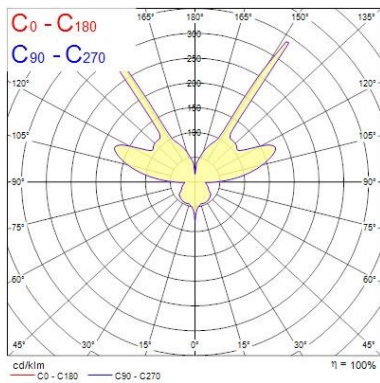

Lumina Lumina Pulse LED 2700K 3039980

DUN14 (outer)	18711971399800
Units per outer package	20
Packaging outer length / height (cm)	44.5
Packaging outer width (cm)	31.0
Packaging outer depth (cm)	25.0

PHOTOMETRY

TECHNICAL DRAWINGS