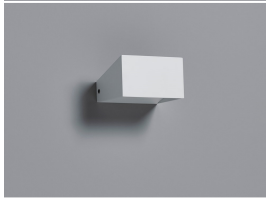

Lumina

Lumina Pulse LED 2700K

3039980

Product features

- Ambient decorative Pulse LED cubic horizontal wall light with direct / indirect lighting to provide a soft lighting effect, 2700K amber white colour temperature, white aluminium body and integrated LED (non-dimmable) driver, 314 lumens, 6W, 52lm/W, 2700K, IP20, RAL 9003