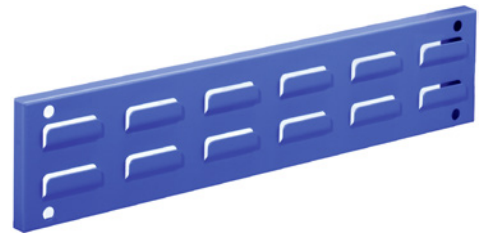

Slotted panel wall rail

® RasterPlan

Application:

For fixing on the wall above workbenches, assembly tables etc.

Version:

- 1.25 mm sheet steel with embossed slots
- Edge folded all round and stiffened with support members
- Surface: plastic-coated
- Other colours are deliverable on request: Slate grey RAL 7015; traffic yellow RAL 1023; light blue RAL 5012; jet black RAL 9005

Art. no.	50638 654
Design	Transverse
Height	100 mm
Width	460 mm
Material	Sheet steel
Colour	Gentian blue RAL 5010

EAN-Code

4251142207314