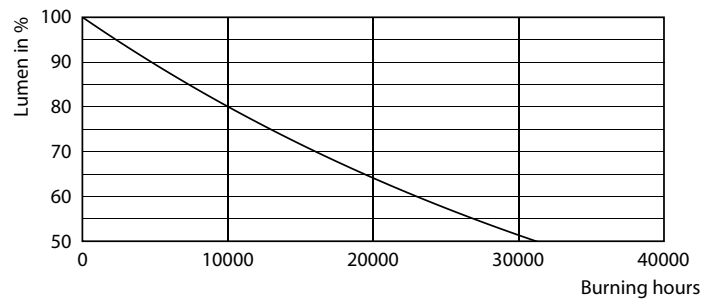

Product data

General Information	
Lighting Technology	LED
Flux measurement reference	Sphere
Switching Cycle	50,000
Nominal lifetime	15,000 hour(s)
Cap-Base	G4 [G4]
Light Technical	
Color Code	830 [CCT of 3000K]
Beam Angle (Nom)	300 degree(s)
Luminous Flux	215 lumen
Color Designation	White (WH)
Correlated Color Temperature (Nom)	3000 K
Luminous Efficacy (rated) (Nom)	119.00 lm/W
Color Consistency	<6
Color rendering index (CRI)	80
LLMF At End Of Nominal Lifetime (Nom)	70 %
Flickering value (PstLM)	0.4
Stroboscopic effect value (SVM)	1

CorePro LEDcapsule LV

Photometric data

Spectral Power Distribution Colour - CorePro LEDcapsuleLV 1.8-20W G4 830

Lifetime

Life Expectancy Diagram - CorePro LEDcapsuleLV 1.8-20W G4 830

Lumen Maintenance Diagram - CorePro LEDcapsuleLV 1.8-20W G4 830