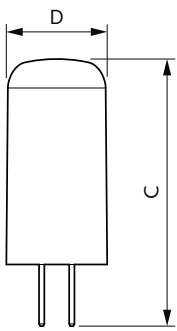

Product data

General Information	
Lighting Technology	LED
Flux measurement reference	Sphere
Switching Cycle	50,000
Nominal lifetime	15,000 hour(s)
Cap-Base	G4 [G4]
Light Technical	
Color Code	830 [CCT of 3000K]
Beam Angle (Nom)	300 degree(s)
Luminous Flux	215 lumen
Color Designation	White (WH)
Correlated Color Temperature (Nom)	3000 K
Luminous Efficacy (rated) (Nom)	119.00 lm/W
Color Consistency	<6
Color rendering index (CRI)	80
LLMF At End Of Nominal Lifetime (Nom)	70 %
Flickering value (PstLM)	0.4
Stroboscopic effect value (SVM)	1

Dimensional drawing

Product	D	C
CorePro LEDcapsuleLV 1.8-20W G4 830	13 mm	35 mm

Photometric data

Light Distribution Diagram - CorePro LEDcapsuleLV 1.8-20W G4 830

General uniform lighting - CorePro LEDcapsuleLV 1.8-20W G4 830