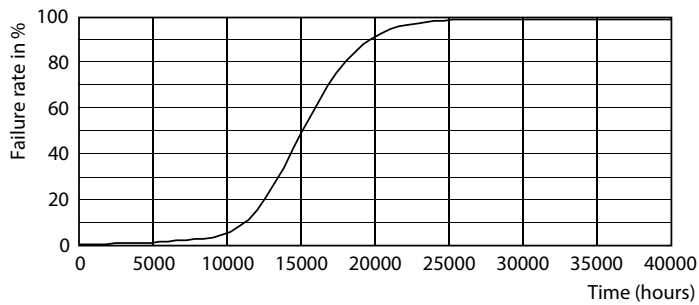

Lifetime

Life Expectancy Diagram - CorePro LEDcapsuleLV 1.8-20W G4 830