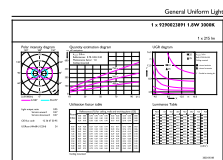

Product data

General Information	
Lighting Technology	LED
Flux measurement reference	Sphere
Switching Cycle	50,000
Nominal lifetime	15,000 hour(s)
Cap-Base	G4 [G4]
Light Technical	
Color Code	830 [CCT of 3000K]
Beam Angle (Nom)	300 degree(s)
Luminous Flux	215 lumen
Color Designation	White (WH)
Correlated Color Temperature (Nom)	3000 K
Luminous Efficacy (rated) (Nom)	119.00 lm/W
Color Consistency	<6
Color rendering index (CRI)	80
LLMF At End Of Nominal Lifetime (Nom)	70 %
Flickering value (PstLM)	0.4
Stroboscopic effect value (SVM)	1

Dimensional drawing

Product	D	C
CorePro LEDcapsuleLV 1.8-20W G4 830	13 mm	35 mm

Photometric data

Light Distribution Diagram - CorePro LEDcapsuleLV 1.8-20W G4 830

General uniform lighting - CorePro LEDcapsuleLV 1.8-20W G4 830