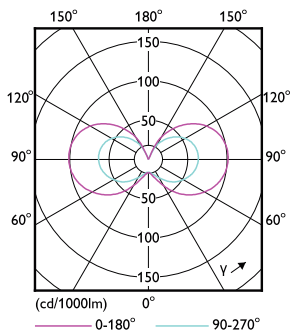

Product data

General Information	
Lighting Technology	LED
Flux measurement reference	Sphere
Switching Cycle	50,000
Nominal lifetime	15,000 hour(s)
Cap-Base	G4 [G4]
Light Technical	
Color Code	830 [CCT of 3000K]
Beam Angle (Nom)	300 degree(s)
Luminous Flux	215 lumen
Color Designation	White (WH)
Correlated Color Temperature (Nom)	3000 K
Luminous Efficacy (rated) (Nom)	119.00 lm/W
Color Consistency	<6
Color rendering index (CRI)	80
LLMF At End Of Nominal Lifetime (Nom)	70 %
Flickering value (PstLM)	0.4
Stroboscopic effect value (SVM)	1

Dimensional drawing

Product	D	C
CorePro LEDcapsuleLV 1.8-20W G4 830	13 mm	35 mm

Photometric data

Light Distribution Diagram - CorePro LEDcapsuleLV 1.8-20W G4 830

General uniform lighting - CorePro LEDcapsuleLV 1.8-20W G4 830