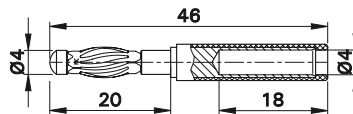

**A4/4-Z**

Ø 4 mm plug, made of brass, with spring-loaded Multilam and retracta-  
ble sleeve to prevent accidental contact. Ø 4 mm rigid socket in insula-  
tor accepting spring-loaded Ø 4 mm plugs with rigid insulating sleeve.

**LS410-I**

Ø 4 mm plug, made of brass, with spring-loaded Multilam. Ø 4 mm  
rigid socket in insulator accepting spring-loaded Ø 4 mm plugs with  
rigid insulating sleeve.

Typ Type	Bestell-Nr. Order No.	Bemessungsspannung/-strom Rated voltage/current		*Farben *Colours
<b>LS410-I</b>	<b>22.5163-*</b>	30 VAC ~ 60 VDC / 30 A	<b>Ni</b>	<b>21 22</b>