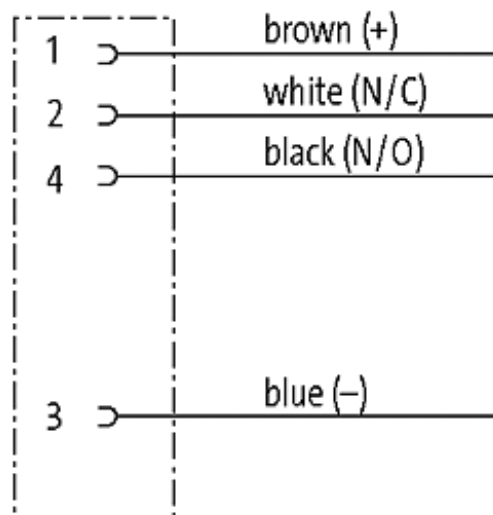

**M8 FEMALE FLANGE PLUG A CODED FRONT MOUNT**

PP-wires 4x0.25 0.2m

Front mounting  
Flange M8 female  
with multi-strand wire  
4-pole

[Link to Product](#)**Illustration**

# Female

Product may differ from Image