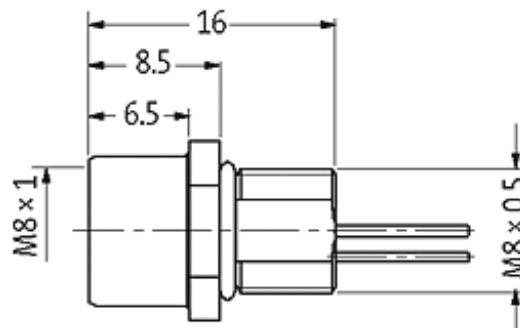

**M8 FEMALE FLANGE PLUG A CODED FRONT MOUNT**

PP-wires 4x0.25 0.2m

Front mounting  
Flange M8 female  
with multi-strand wire  
4-pole

[Link to Product](#)**Illustration**

# Female

Product may differ from Image

## Technical Data

Operating voltage	max. 30 V AC/DC
Operating current per contact	max. 4 A
Locking of ports	Screw thread M8 × 1 mm (recommended torque 0.4 Nm) self-securing
Protection	IP67 inserted and tightened (EN 60529)

## Cables

Cable number	969
No./diameter of wires	4 × 0.25 mm <sup>2</sup>
Wire isolation	PP (br, wh, bl, bk)
Shore hardness outer jacket	70 ± 5D
Outer diameter	approx. 1.25 mm
Bend radius (fixed)	5 × outer Ø
Bend radius (moving)	10 × outer Ø
Temperature range (fixed)	-40...+80 °C
Temperature range (mobile)	-25...+80 °C