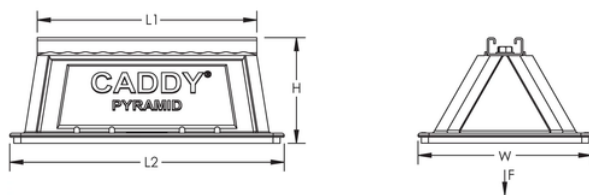

Surface Area: 26,452 mm²

Unit Weight: 0.500 kg

Static Load: 1,334 N

ADDITIONAL PRODUCT DETAILS

Static load at 73.1 kPa (10.6 psi) roof loading. Contact project or roofing engineer for maximum allowable load on individual project roof system.

DIAGRAMS

WARNING

nVent products shall be installed and used only as indicated in nVent's product instruction sheets and training materials. Instruction sheets are available at www.nvent.com and from your nVent customer service representative. Improper installation, misuse, misapplication or other failure to completely follow nVent's instructions and warnings may cause product malfunction, property damage, serious bodily injury and death and/or void your warranty.

Noord-Amerika

+1.800.753.9221

Optie 1 - de Zorg van de Klant

Optie 2 - Technische Steun

Europa

Nederland:

+31 800-0200135

Frankrijk:

+33 800 901 793

Europa

Duitsland:

800 1890272

Andere Landen:

+31 13 5835404

APAC

Shanghai:

+ 86 21 2412 1618/19

Sydney:

+61 2 9751 8500

Onze krachtige portefeuille van merken:
nVent.com CADDY ERICO HOFFMAN RAYCHEM SCHROFF TRACER

© nVent 2022. Alle nVent tekens en emblemen worden bezeten of door de nVent Diensten GmbH of zijn filialen vergunning gegeven. Alle andere handelsmerken zijn het bezit van hun respectieve eigenaars.

nVent reserves het recht specificaties zonder bericht te veranderen.