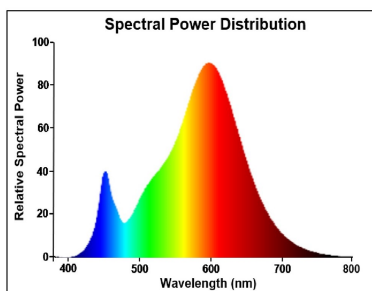

ToLEDo R7s 78MM DIM

ToLEDo R7S 78MM 1055LM DIM 827 SL
0029686

Physical data

Nominal Product Length (mm)	78
Nominal Product Diameter (mm)	29
Weight (kg)	0.052

Packaging

Single packaging type	Carton
Product EAN number	5410288296869
Packaging single length / height (cm)	4.8
Packaging single width (cm)	4.8
Packaging single depth (cm)	9.0
DUN14 (outer)	15410288296866
Units per outer package	6
Packaging outer length / height (cm)	15.5
Packaging outer width (cm)	10.5
Packaging outer depth (cm)	9.5

Safety data

Optimal operating condition (°C)	-20-40
Breakage cleaning instructions	Not applicable
Special purpose lamp	No
Dry applications use only	Yes
Suitable for household illumination	Yes
Safety message	Not Suitable for totally enclosed fixtures

PHOTOMETRY

TECHNICAL DRAWINGS