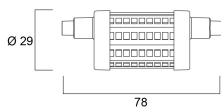

TECHNICAL DRAWINGS