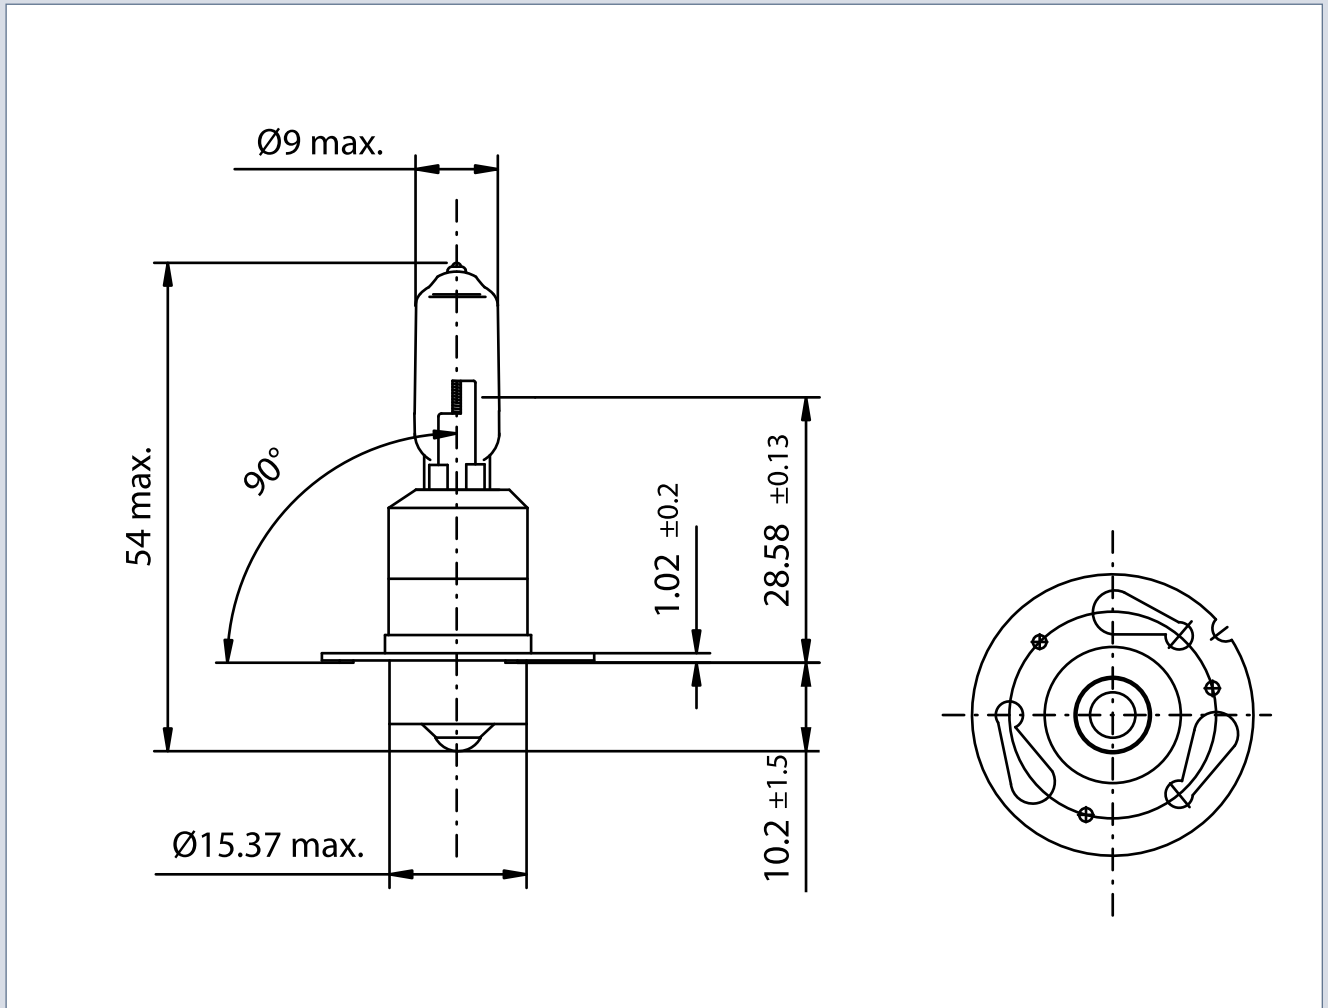

### MARINE LAMPS - 12V 35W P30s 800LM

PRODUCT NUMBER **304847085** [ ] Tol.

VOLTAGE	12	V
WATTAGE	35	W
LUMEN OUTPUT	800	LM
LUMEN PRO WATT	22.9	LM/W
AVERAGE LIFE	2000	H
BASE	Sx15s	/
REMARKS	1851104-01	
BRAND	DR. FISCHER	