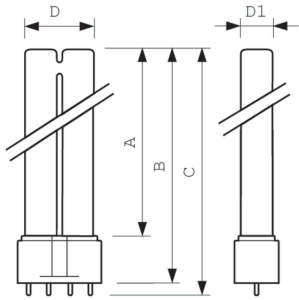

Voltage (Nom)	87 V
Mechanical and Housing	
Bulb Shape	2xT16
Approval and Application	
Mercury (Hg) Content (Nom)	4.4 mg
UV	
UV-C Radiation at 100 hr	7.6 W
Product Data	
Order product name	TUV PL-L 24W/4P 1CT/25
Full product name	TUV PL-L 24W/4P 1CT/25

TUV PL-L

Full product code	871829121248500
Order code	927903204007
Material Nr. (12NC)	927903204007
Numerator - Quantity Per Pack	1
EAN/UPC - Product/Case	8718291212485

Numerator - Packs per outer box	25
EAN/UPC - Case	8718291212492

Dimensional drawing

Product	D1 (max)	D (max)	A (max)	B (max)	C (max)
TUV PL-L 24W/4P 1CT/25	18 mm	39 mm	290 mm	315 mm	320 mm

Photometric data

Spectral Power Distribution Colour - TUV PL-L 24W/4P 1CT/25