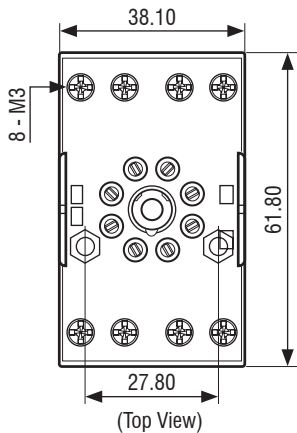

SRRE8

Wiring Diagram