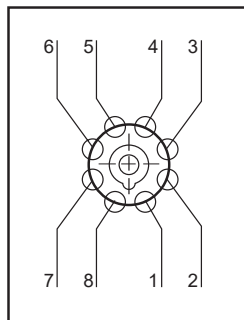

SRRE8

Wiring Diagram