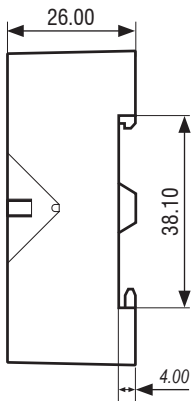

SRRE8

Wiring Diagram